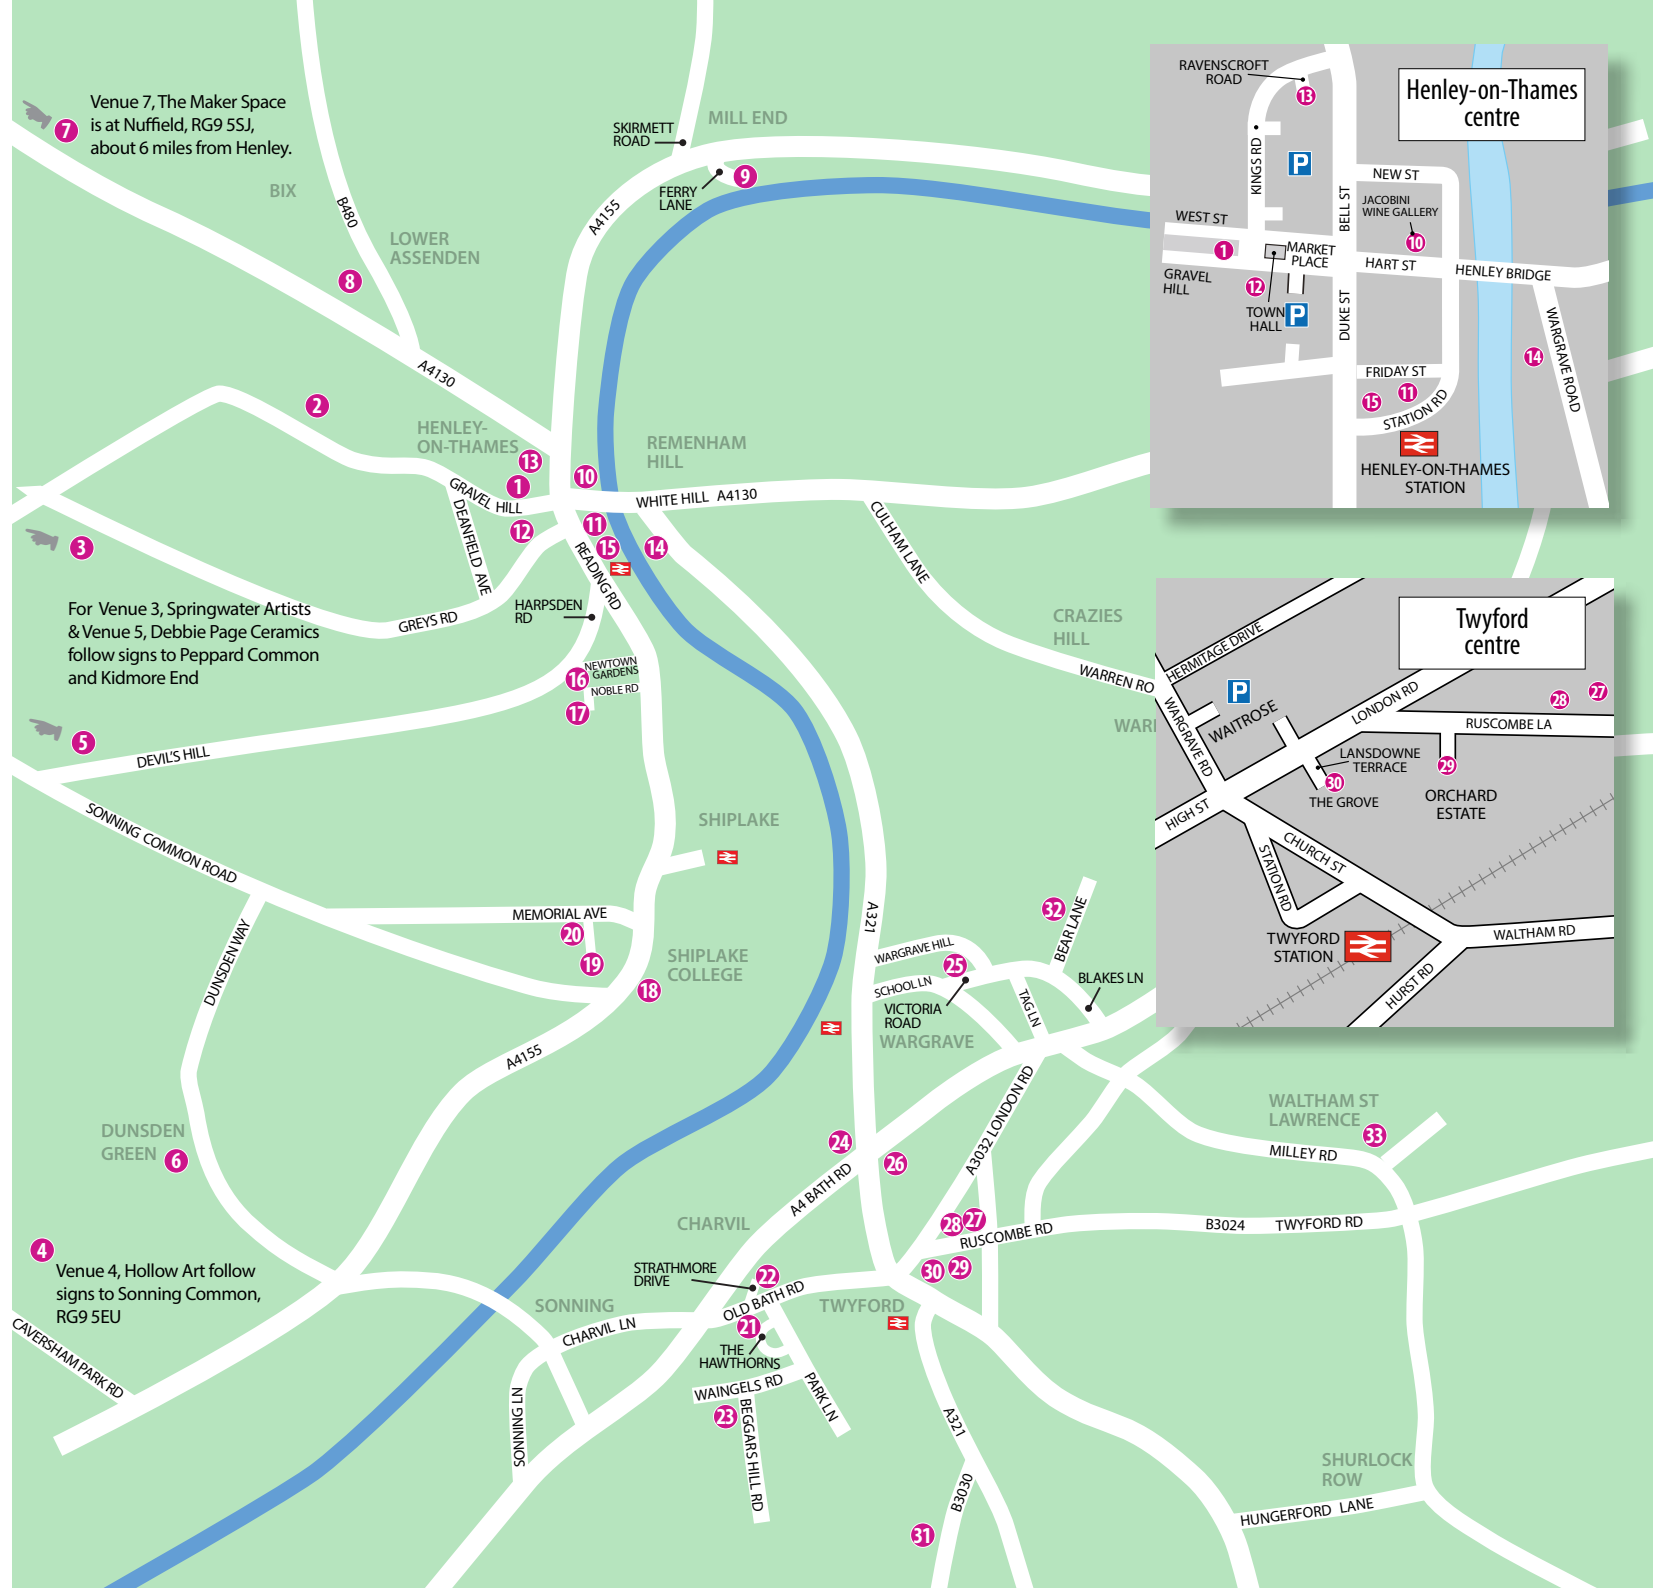

1. 1 Henley Art and Crafts Guild RG9 2AG
2. 2 Greys Court RG9 4PG
3. 3 Springwater Artists in Peppard Common RG9 5EU
4. 4 Hollow Art in Sonning Common RG4 9TD
5. 5 Debbie Page Ceramics in Kidmore End RG4 9BB
6. 6 Bishopsland Educational Trust in Dunsden RG4 9NR
7. 7 The Maker Space in Nuffield RG9 5SJ
8. 8 Assenden Glass RG9 3BL
9. 9 Art at Pheasants RG9 3BL
10. 10 Kirsten Jones & Friends RG9 2AR
11. 11 Anchor Arts RG9 1AH
12. 12 Hypergallery RG9 2AA
13. 13 Ravenscroft Crafters RG9 2DH
14. 14 The Eyot Centre RG9 3JD
15. 15 'Artistry' Gallery & Picture Framing RG9 1AB
16. 16 Jo Harris Studio RG9 1EH
17. 17 Anthony Duckett & Friends RG9 1NZ
18. 18 Artists at Shiplake RG9 4BS
19. 19 Wendy Penrose Jewellery & Friends RG9 4BU
20. 20 Shiplake Arts and Crafts RG9 4DW
21. 21 Charvil Village Hall Artists RG10 9TR
22. 22 Heather McAteer RG10 9QT
23. 23 Esté MacLeod Studio RG9 0OB
24. 24 The Big Plant Nursery RG10 9PN
25. 25 Shelagh Casebourne RG10 8AH
26. 26 The Garden Gallery RG10 9PS
27. 27 The Fern Gallery RG10 9JN
28. 28 Wisteria RG10 9JP
29. 29 The Orchard Artists RG10 9LA
30. 30 The Most Beautiful House in the World + One RG10 9DY
31. 31 Whistley Arts RG10 0EJ
32. 32 The Coach House (Yeldhall Manor) RG10 9XR
33. 33 West Forest Potters RG10 0JP

Venue 7, The Maker Space is at Nuffield, RG9 5SJ, about 6 miles from Henley.

For Venue 3, Springwater Artists & Venue 5, Debbie Page Ceramics follow signs to Peppard Common and Kidmore End

Venue 4, Hollow Art follow signs to Sonning Common, RG9 5EU