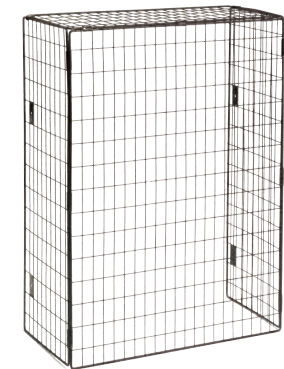

* ODS - Oxygen Depletion System

Lifestyle Appliances Limited
Unit 66 Enfield Industrial Estate
Redditch • Worcestershire
B97 6DE

T • 01527 65126
F • 01527 584523
E • sales@lifestyleappliances.co.uk
W • www.lifestyleappliances.co.uk

Disclaimer...

Lifestyle reserve the right to alter or change specifications at their discretion. * Weights and dimensions are approx. Every effort has been made to ensure that the contents of this catalogue are accurate. All images used within this catalogue in whole or in part are subject to copyright and may only be reproduced with the written permission of Lifestyle Appliances Limited.

Lifestyle
appliances limited