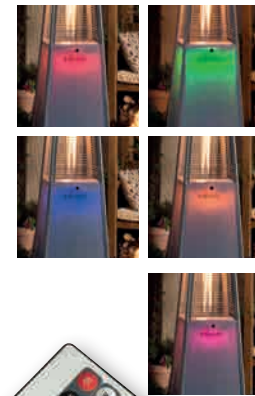

* LFS825 Tahiti Heater Cover available separately

Tahiti LED Flame Heater 13kW

The Lifestyle Tahiti Led Flame Heater adds a new concept to alfresco dining, the central flame radiates a warm atmosphere, while the 13kW of heat keeps the chill off those cooler evenings. The colour changing multi functional LED light adds an illuminating ambience to any occasion.

- Battery operated LED lights with Remote Control
- Variable heat output up to 13kW
- Flame screen / mesh
- Quartz glass tube
- Perspex cylinder housing
- Powder coated protector grills
- Cylinder bottle strap
- Wheels for ease of movement
- Hose & Propane regulator included

Dimensions (cm): W53 x D53 x H220
Box Dimensions (cm): W138 x D19 x H77
Weight: 26kg

Product Code: LFS826

Edelweiss St/steel & Orchid Green Patio Heaters

Edelweiss 13kW Stainless Steel Patio Heater
Exceptional value-for-money without compromising quality or performance. Hose & propane clip-on regulator included.

Dimensions (cm): Ø 86 x H220
Box Dimensions (cm): Box 1 of 2 - W84 x D11 x H84
Box 2 of 2 - W39 x D44 x H89
Weight: 22kg

Product Code: LFS802

Orchid 13kW Green Patio Heater
The entry-level option within the Lifestyle range of patio heaters. Hose & propane clip-on regulator included.

Dimensions (cm): Ø 86 x H220
Box Dimensions (cm): Box 1 of 2 - W84 x D11 x H84
Box 2 of 2 - W39 x D44 x H89
Weight: 22kg

Product Code: LFS803