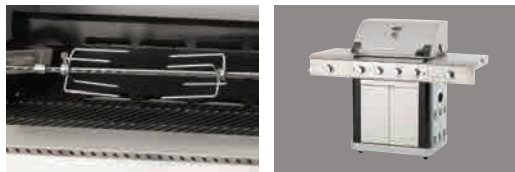

St Lucia Deluxe 4+2 Burner Gas Grill BBQ

St/steel & powder coated steel construction, this 6 burner gas bbq has 4 x st/steel burners with flame tamers, 1 x sizzle burner & 1 x side burner both with slide out prep. shelves, st/steel double skinned roasting hood with temperature gauge, st/steel warming rack, electric rotisserie set, st/steel cabinet doors, integral ignition within control knobs, st/steel front fascia with blue LED lights & 1 halogen bulb for grilling area, castors for ease of movement & bottle opener.

Main Cooking Area Dims. (cm): W69 x D49
Side Burner Dims. (cm): W27 x D36.5
Sizzle Burner Dims. (cm): W27 x D36.5
Warming Rack (cm): W39 x D20
Max Thermal Input: 22.5kW. Hose & regulator included.
Overall Assembled Dims. (cm): W152 x D57 x H120
Box Dims. (cm): W84 x D68 x H66
Weight NW/GW: 55kg/60kg

Product Code: LFS681

NB: LFS685 St Lucia Basic model is available, No LED / Halogen lighting, no bottle opener, no rotisserie, Please ask for details.

* St Lucia Deluxe Cover - LFS682 available separately