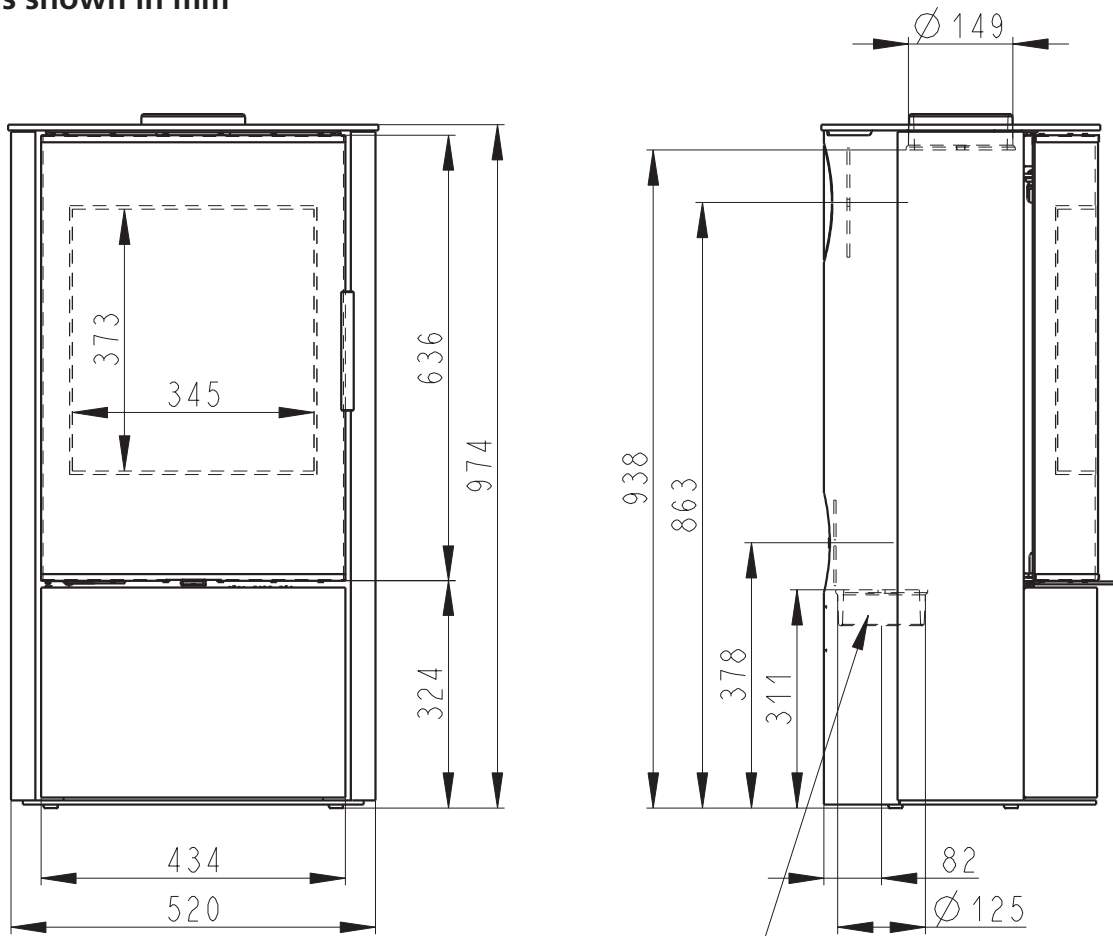

Arada Lagom Steel

Dimensions shown in mm

Direct air inlet
(125mm diameter)

Primary and
secondary air
control