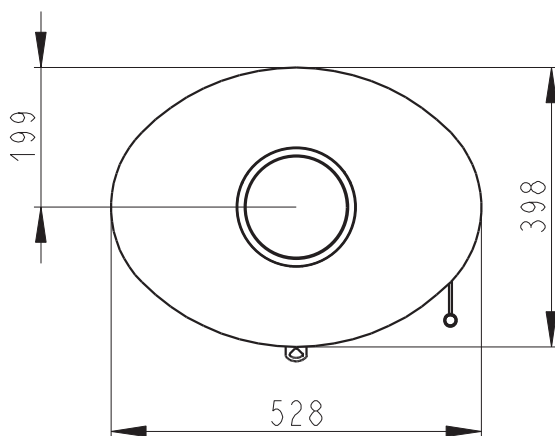

Arada Lagom Steel

Dimensions shown in mm

Direct air inlet
(125mm diameter)

Primary and
secondary air
control