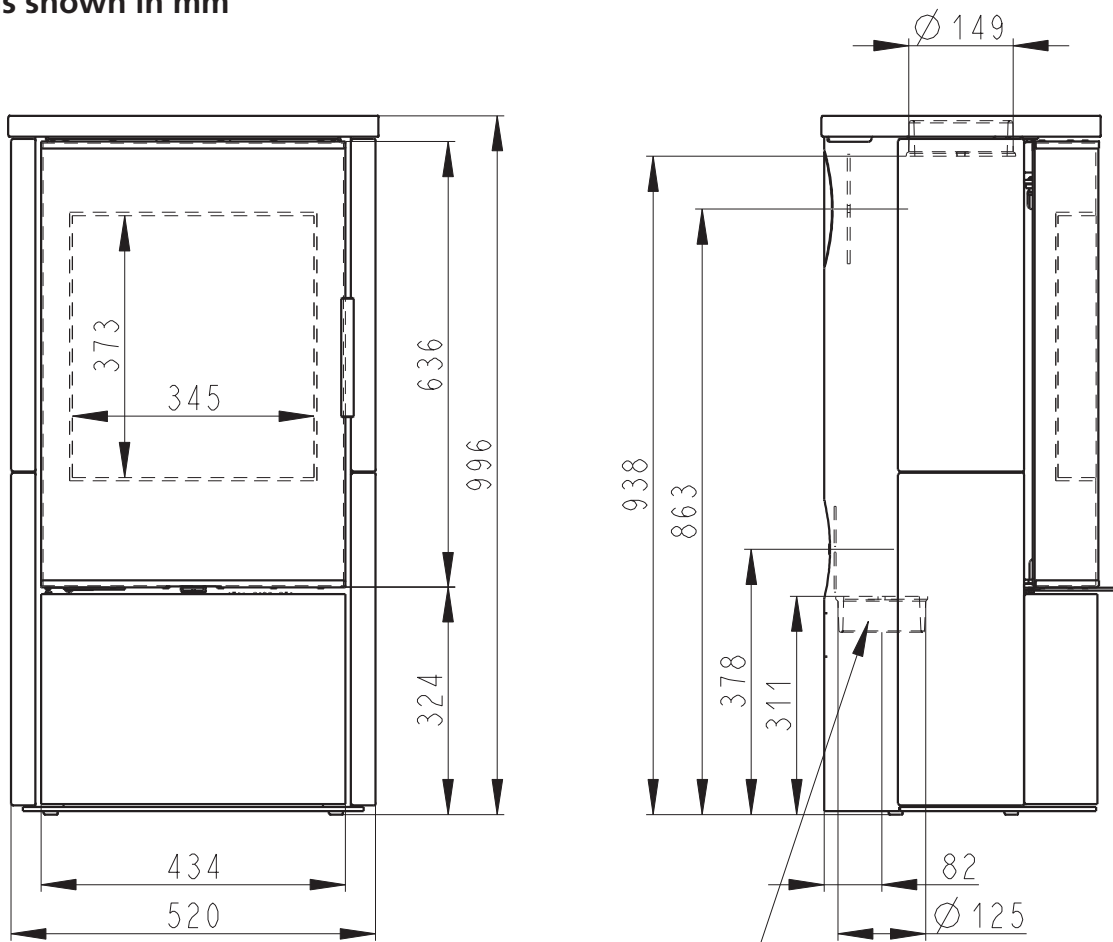

Arada

Lagom Ceramic

Dimensions shown in mm

**Direct air inlet
(125mm diameter)**

**Primary and
secondary air
control**