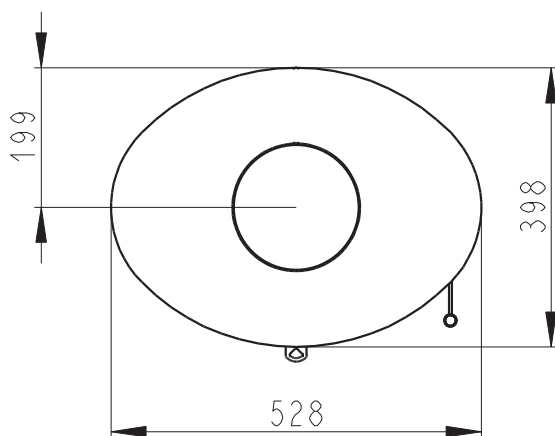

Arada

Lagom Ceramic

Dimensions shown in mm

**Direct air inlet
(125mm diameter)**

**Primary and
secondary air
control**