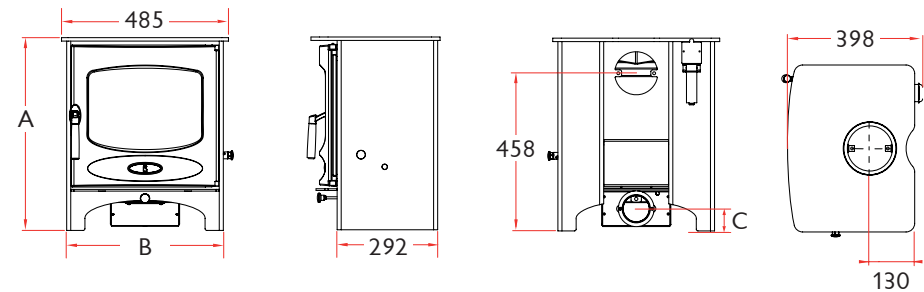

MAX LOG LENGTH

480mm (19")

MIN DISTANCE TO COMBUSTIBLES

Side: **500mm** Rear: **500mm**

With heatshield - Side: **500mm** Rear: **300mm**

		A	B	C	WEIGHT
LOW LEGS		560	455	65	96KG
STORE STAND		745	455	250	104KG
HIGH LEGS		765	469	268	99.5KG