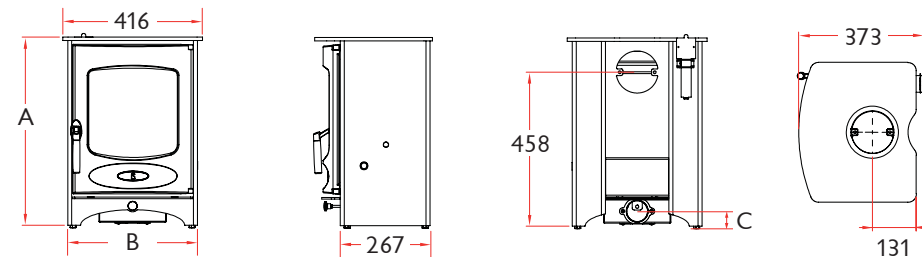

### FLUE OUTLET

Top or Rear **125mm (5")** dia

### MAX LOG LENGTH

**255 mm (10")**

### MIN DISTANCE TO COMBUSTIBLES

Side: **600mm** Rear: **700mm**

With heatshield - Rear: **200mm**

		A	B	C	WEIGHT
LOW LEGS		560	386	45	83KG
STORE STAND		710	386	195	89KG
HIGH LEGS		765	400	248	85.5KG