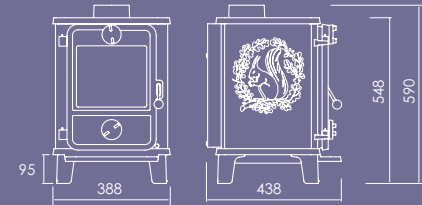

THE MORSØ 1010

The newest addition to the famous Squirrel family.
A wood burning cast iron stove which exceeds even the strictest current UK standards.

Available as standard with Squirrel sides and 100mm legs, the 1010 is a robust radiant stove which offers a large firebox viewing window.

In addition the reversible flue collar extends the options on fitting.

The 1010 will provide you with many years of reliable comfort and warmth in these uncertain times.

- Ecodesign 2022 Compliant
- En13240 approved
- Smoke Exempt for installation in DEFRA controlled areas

To see and feel the quality of the Morsø 1010 for yourself, simply visit your nearest Morsø dealer.

To find a dealer go to: morsoe.com/en/find-a-dealer

RADIANT WOOD BURNER

Part Number > 64101121

TECHNICAL SPECIFICATION:

Squirrel Sides

Rated Output > 4.9kw

Log Length > 28cm

Weight > 65kg

Leg Length Standard > 100mm

Leg Options as Spares > 150mm & 250mm

Efficiency net/gross > 79%/71.9%

Flue outlet, rear and top option internal flue Diameter > 125mm

CLEARANCES TO COMBUSTIBLES

Top > 500mm

Sides > 500mm

Rear > 175mm

Soft Furnishings > 850mm

Follow us: [morsoeuk](https://www.facebook.com/morsoeuk)
or visit us at morsoe.com/en