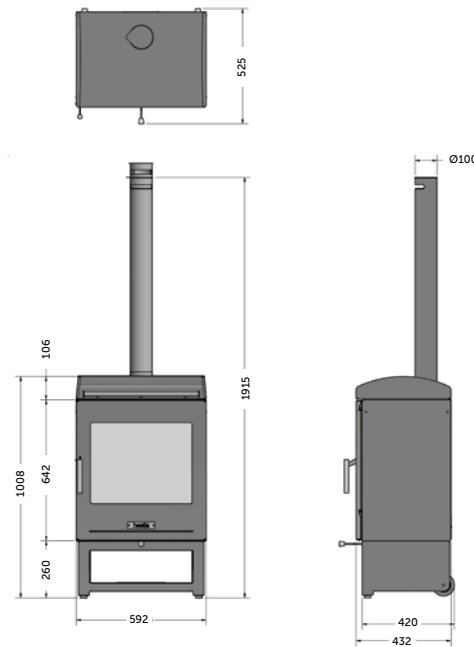

HESTIA HEAT 50

Product Code: 765-120

IMPORTANT INFORMATION

Whilst the Hestia Heat & Cook collection is designed for outdoor use and is made from high-quality materials, a waterproof cover is recommended for extra protection from the elements. Ensure your Hestia has completely cooled down and all embers and ash have been removed before covering.

Always place the appliance on a non-combustible surface, and check that there is no combustible material above the appliance (such as trees etc). Ensure the appliance is stable before lighting, and ensure you wear gloves as all surfaces will become hot when in use. Please take additional care in the presence of children and pets.

Do not use indoors, or in a tent, and do not move the appliance when hot.

For full warranty details and information about essential care and maintenance, please see the user manual or visit yourdragonfly.com/warranty

hestia | DRAGONFLY

YOURDRAGONFLY.COM

Stovax Heating Group, Spitfire Avenue, Skypark, Clyst Honiton, Exeter Devon, EX5 2FR

UK Trade Sales: 01392 474000 • E-mail: info@yourdragonfly.com

HESTIA0723

© All material copyright Stovax Heating Group Ltd 2023