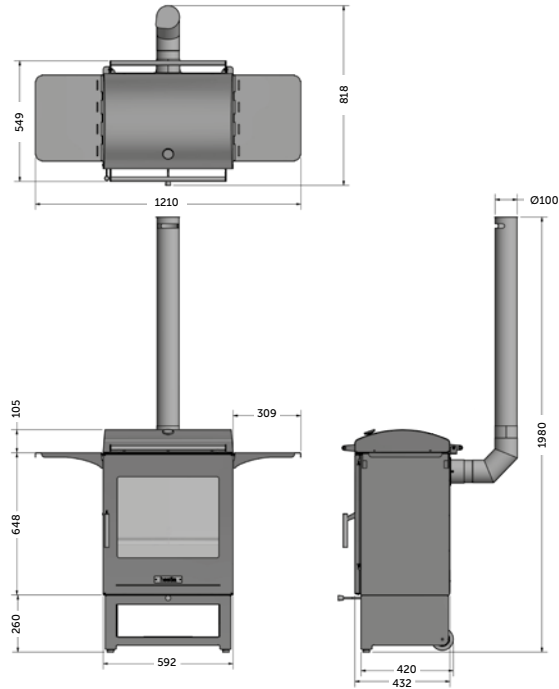

TECHNICAL INFORMATION

HESTIA HEAT & COOK GRILL 50

Product Code: 765-096