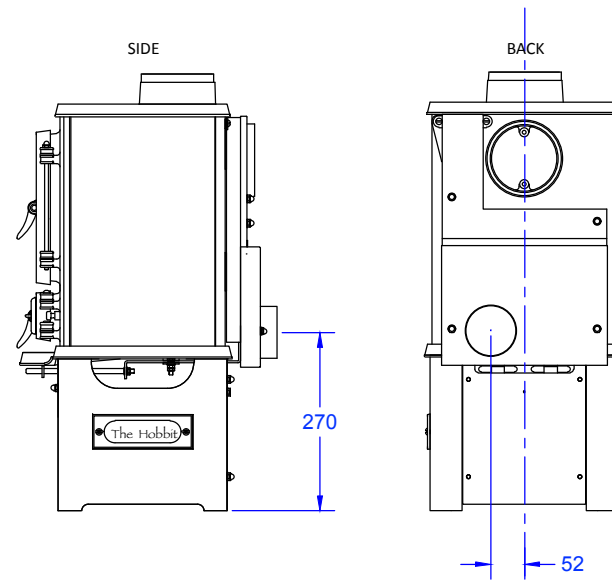

All dimensions in mm

# ECO Hobbit overall dimensions

Standard ECO Hobbit

Direct air option inlet

ECO Hobbit with optional stand

Direct air option inlet