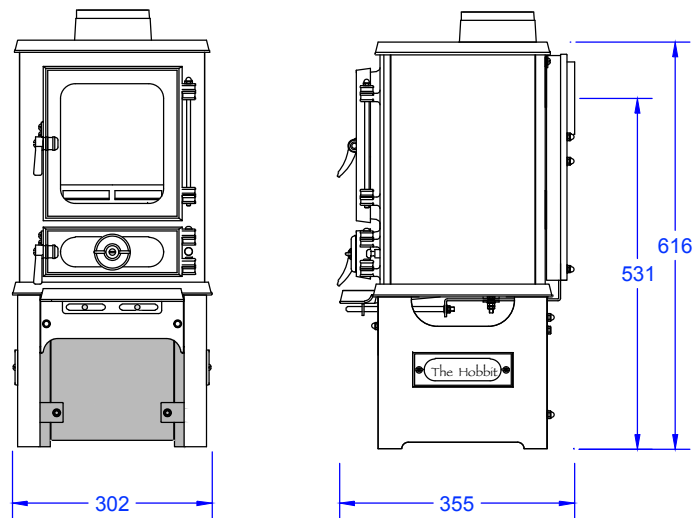

All dimensions in mm

# ECO Hobbit overall dimensions

Standard ECO Hobbit

Direct air option inlet

ECO Hobbit with optional stand

Direct air option inlet