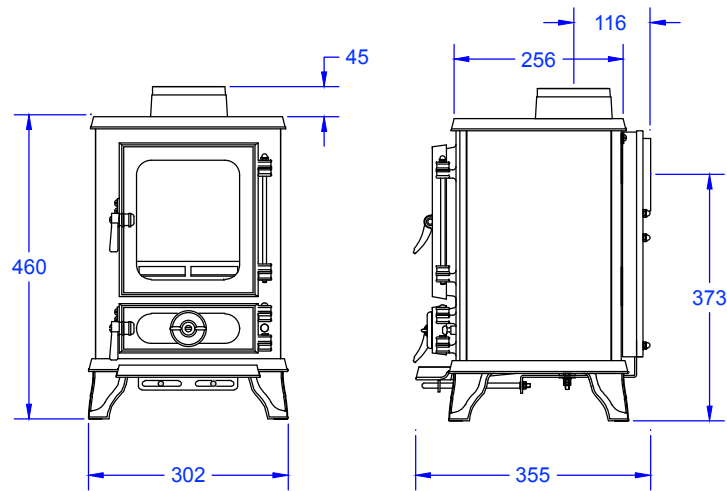

All dimensions in mm

# ECO Hobbit overall dimensions

Standard ECO Hobbit

Direct air option inlet

ECO Hobbit with optional stand

Direct air option inlet