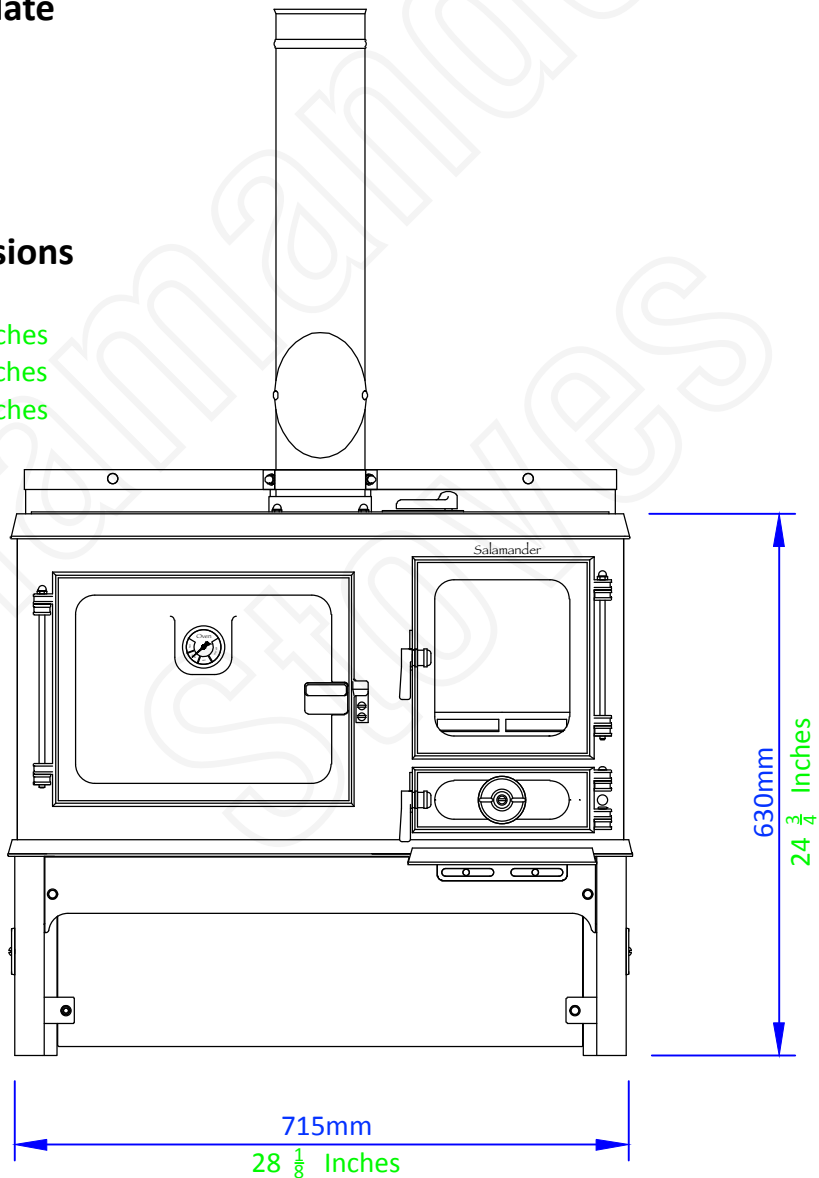

### Stainless Steel Hotplate

667mm x 216mm  
26 <sup>1</sup>/<sub>4</sub> x 8 <sup>1</sup>/<sub>2</sub> Inches

### Oven Internal Dimensions

Width 300mm 11 <sup>7</sup>/<sub>8</sub> Inches  
Height 220mm 8 <sup>5</sup>/<sub>8</sub> Inches  
Depth 220mm 8 <sup>5</sup>/<sub>8</sub> Inches

Note  
Flue not included but  
available on request.

# The Salamander Range

Model 1701 eco

OVERALL DIMENSIONS