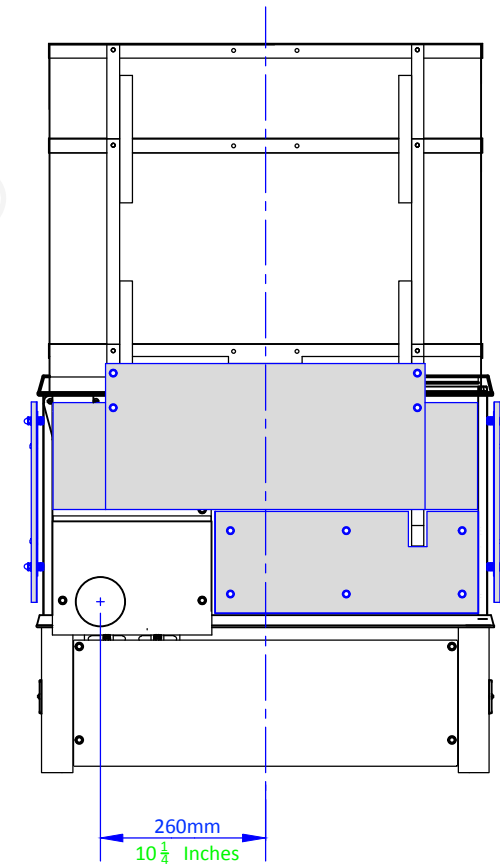

Stainless Steel Hotplate

667mm x 216mm
 26 1/4 x 8 1/2 Inches

Oven Internal Dimensions

Width 300mm 11 7/8 Inches
 Height 220mm 8 5/8 Inches
 Depth 220mm 8 5/8 Inches

Note
 Flue not included but
 available on request.

The Salamander Range

Model 1701 eco

OVERALL DIMENSIONS WITH HEAT SHIELDS FITTED

Direct air option
 inlet position