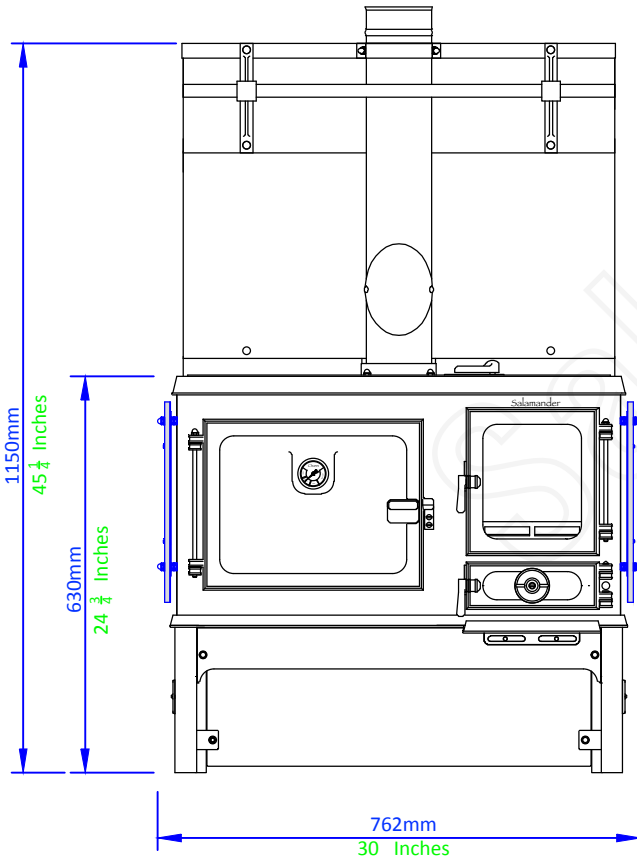

Stainless Steel Hotplate

667mm x 216mm
 26 1/4 x 8 1/2 Inches

Oven Internal Dimensions

Width 300mm 11 7/8 Inches
 Height 220mm 8 5/8 Inches
 Depth 220mm 8 5/8 Inches

Note
 Flue not included but
 available on request.

The Salamander Range

Model 1701 eco

OVERALL DIMENSIONS WITH HEAT SHIELDS FITTED

Direct air option
 inlet position