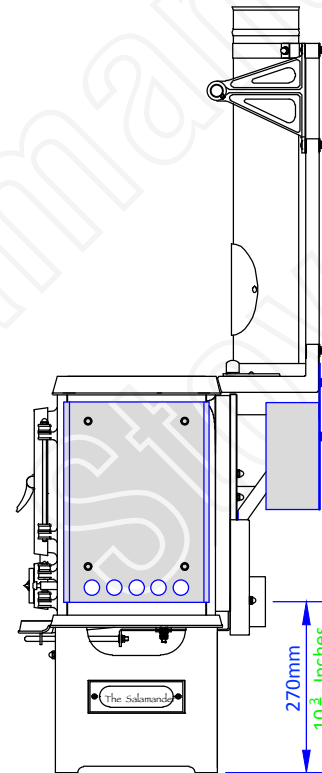

Stainless Steel Hotplate

667mm x 216mm
 26 1/4 x 8 1/2 Inches

Oven Internal Dimensions

Width 300mm 11 7/8 Inches
 Height 220mm 8 5/8 Inches
 Depth 220mm 8 5/8 Inches

Note
 Flue not included but
 available on request.

The Salamander Range

Model 1701 eco

OVERALL DIMENSIONS WITH HEAT SHIELDS FITTED

Direct air option
 inlet position