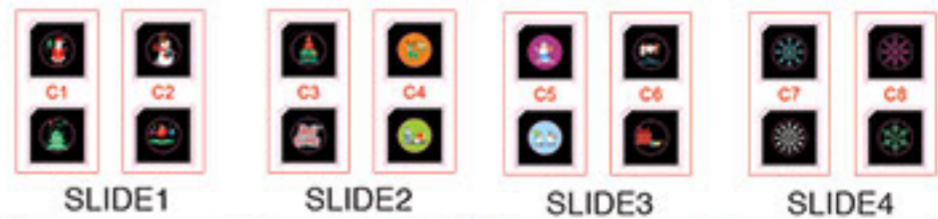

Multi Image

5W | 230VAC
Red/Green Laser Projection
30m Beam Distance
275m² Coverage
240 x 183 x 127mm

R519.00

Accessories include: Remote, Ground Spike & Tri-Pod

Projection Images: Fairy Lights, Ginger bread men, Bells, Snowmen, Stars, Flakes, Christmas Trees, Santa Heads

IP44

LED PROJECTOR

TOP-B1

Multi Image

12W | 230VAC
Integrated LED
10m Beam Distance
55m² Coverage
Ø95 x 135 x 140mm

R410.00

Accessories include: Remote, Ground Spike & Tri-Pod

Projection Images: c/w Two slides (SLIDE1, SLIDE4)
* More slides to be ordered separately

TOP-B1-*

* Add slide to code: SLIDE1, SLIDE2, SLIDE3, SLIDE4

R19.99
EACH

GET YOUR **LOYALTY CARD & EARN POINTS** WHILE YOU SHOP!

NATIONAL SALES CENTRE - 010 202 3400 | TECHNICAL - 010 202 3500

EDENVALE - HEAD OFFICE
26 Nguni Drive, Longmeadow
Business Estate West, Edenvale
010 202 3300
info@acdc.co.za