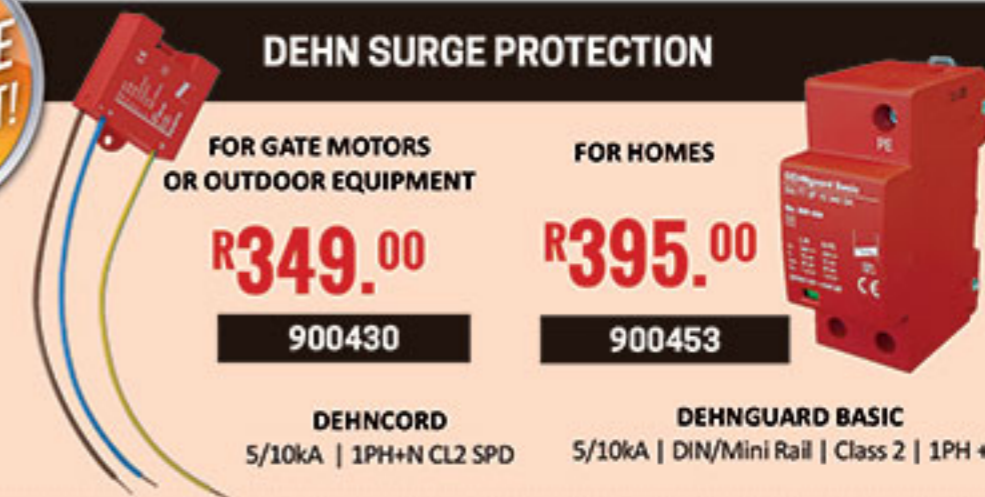

900430

DEHNCORD
5/10kA | 1PH+N CL2 SPD

FOR HOMES

R395.00

900453

DEHNGUARD BASIC
5/10kA | DIN/Mini Rail | Class 2 | 1PH +N

TOOL BOXES

R225.00