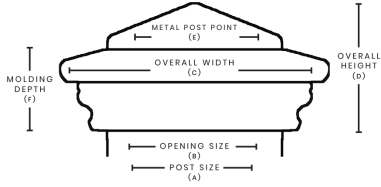

POST MEASUREMENT CHART: WEST CREEK

MEASUREMENT DIRECTIONS

Measure the **actual width** of your post and order according to the **post size** chart.

SKU	POST SIZE (A)	OPENING SIZE (B)	OVERALL WIDTH (C)	OVERALL HEIGHT (D)	METAL POST POINT (E)	MOLDING DEPTH (F)
WCC312	3-1/2"	3-5/8"	5-3/4"	3-1/8"	3-1/2"	1-5/8"
WCC312512	3-1/2" x 5-1/2"	3-5/8" x 5-5/8"	5-3/4"x7-3/4"	3-1/8"	3-1/2" x 5-1/2"	1-5/8"
WCC334	3-3/4"	3-7/8"	5-3/4"	3-1/8"	3-1/2"	1-5/8"
WCC4	4"	4-1/8"	6-1/2"	3-1/8"	3-1/2"	1-5/8"
WCC46	4"x6"	4-1/8"x6-1/8"	6-1/2"x8-1/2"	3-1/8"	3-1/2" x 5-1/2"	1-5/8"
WCC412	4-1/2"	4-5/8"	7-3/4"	3-1/8"	5-1/2"	1-5/8"
WCC434	4-3/4"	4-7/8"	7-3/4"	3-1/8"	5-1/2"	1-5/8"
WCC5	5"	5-1/8"	7-3/4"	3-1/8"	5-1/2"	1-5/8"
WCC512	5-1/2"	5-5/8"	7-3/4"	3-1/8"	5-1/2"	1-5/8"
WCC534	5-3/4"	5-7/8"	8"	3-1/8"	5-1/2"	1-5/8"
WCC6	6"	6-1/8"	8-1/4"	3-1/8"	5-1/2"	1-5/8"
WCC612	6-1/2"	6-5/8"	8-3/4"	3-1/8"	5-1/2"	1-5/8"
WCC7	7"	7-1/8"	9-1/4"	3-1/8"	6-3/4"	1-5/8"
WCC712	7-1/2"	7-5/8"	10-1/4"	3-1/8"	6-3/4"	1-5/8"
WCC8	8"	8-1/8"	10-1/4"	3-1/8"	8"	1-5/8"
WCC812	8-1/2"	8-5/8"	10-3/4"	3-1/8"	8"	1-5/8"
WCC9	9"	9-1/8"	11-1/4"	4-1/8"	9-1/2"	1-5/8"
WCC912	9-1/2"	9-5/8"	11-3/4"	4-1/8"	9-1/2"	1-5/8"
WCC10	10"	10-1/8"	12-1/4"	4-1/8"	9-1/2"	1-5/8"