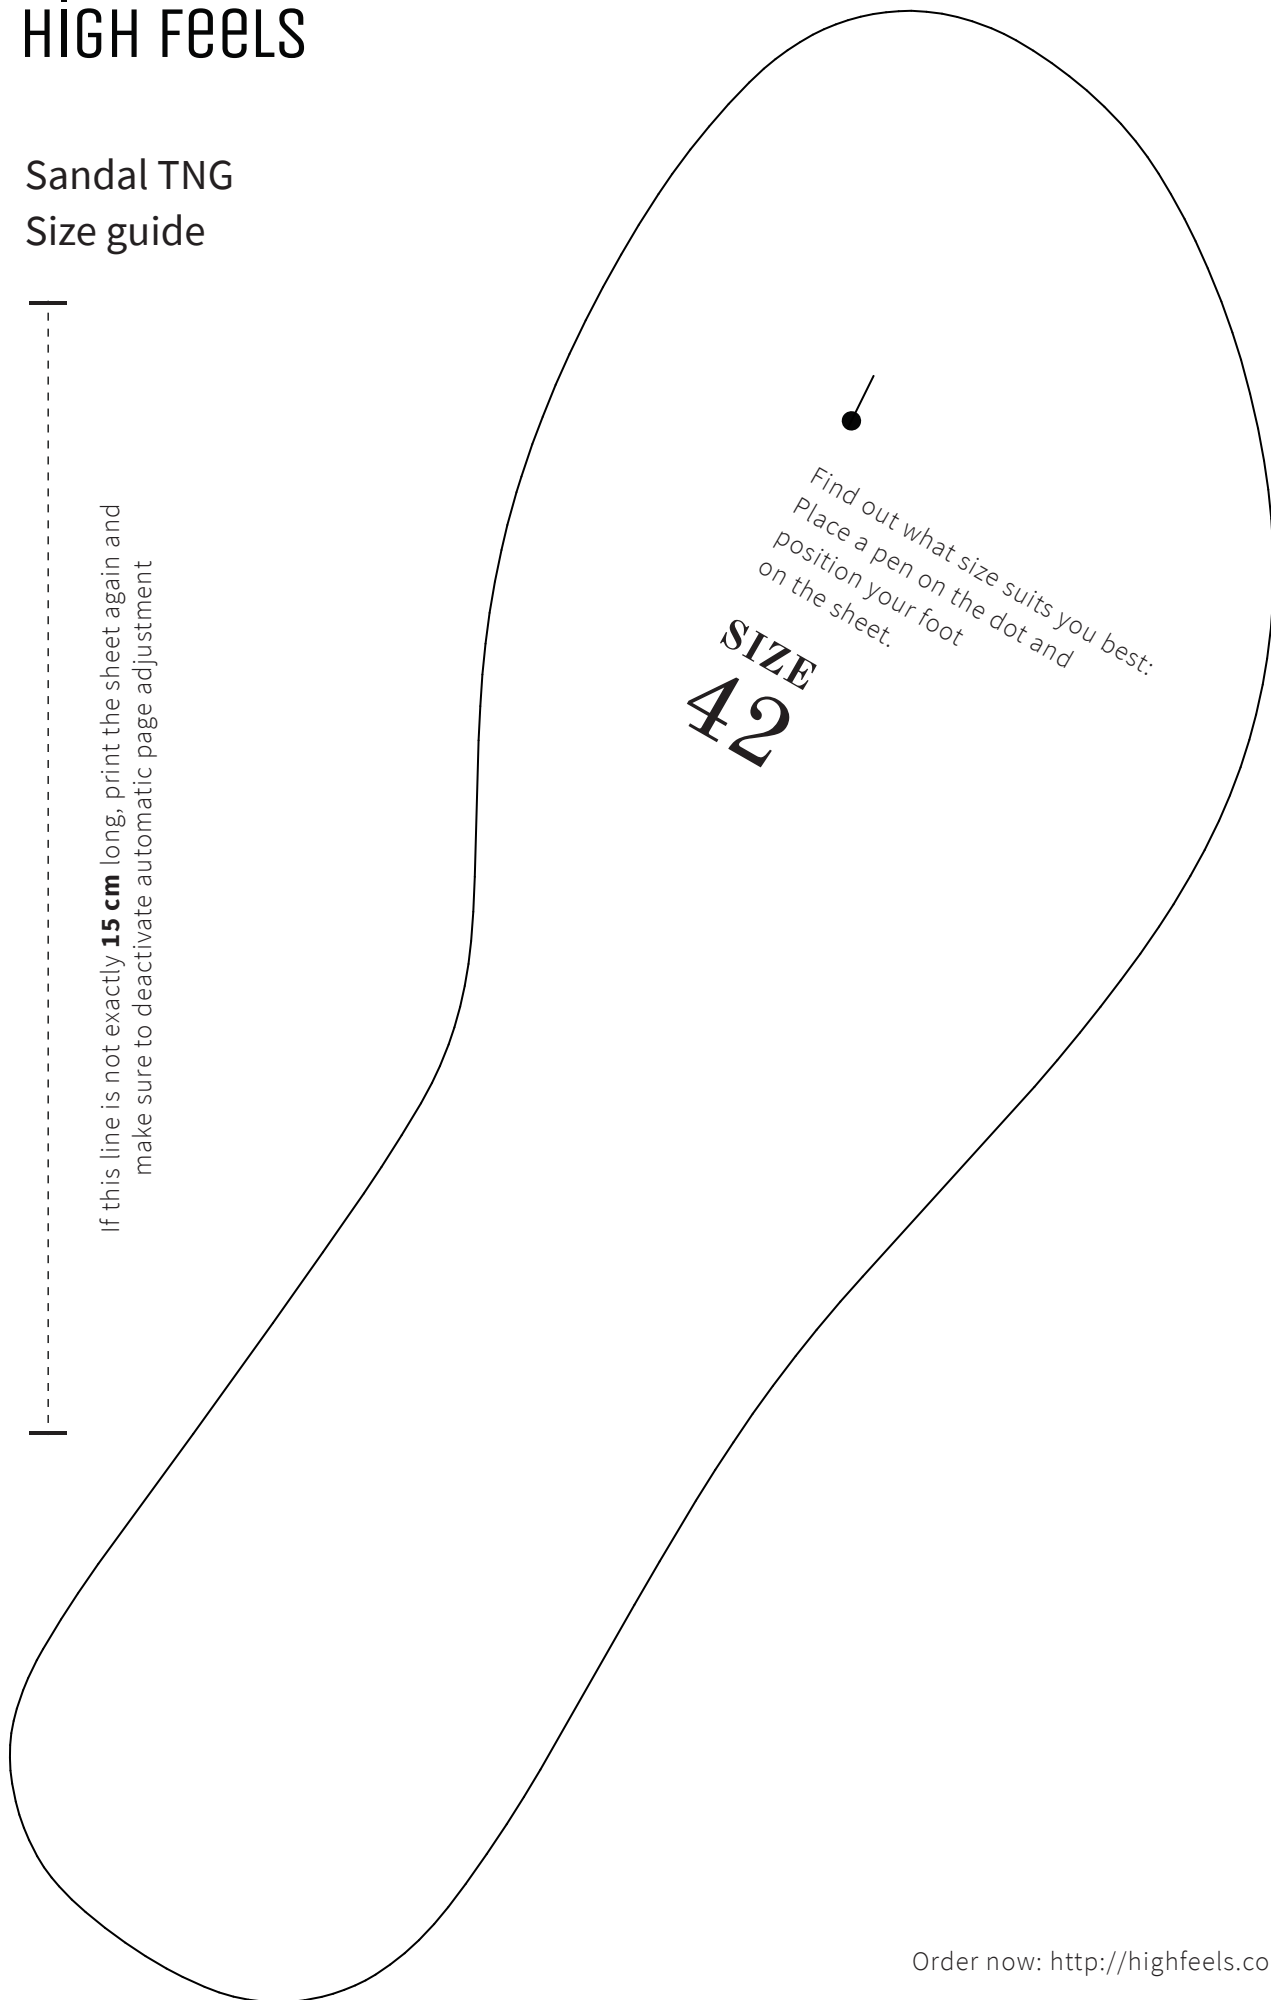

HIGH FEELS

Sandal TNG Size guide

If this line is not exactly **15 cm** long, print the sheet again and make sure to deactivate automatic page adjustment

HIGH FEELS

Sandal TNG Size guide

If this line is not exactly **15 cm** long, print the sheet again and make sure to deactivate automatic page adjustment

Find out what size suits you best:
Place a pen on the dot and
position your foot
on the sheet.

SIZE
41

HIGH FEELS

Sandal TNG Size guide

If this line is not exactly **15 cm** long, print the sheet again and make sure to deactivate automatic page adjustment

Find out what size suits you best:
Place a pen on the dot and
position your foot
on the sheet.

SIZE
42

HIGH FEELS

Sandal TNG Size guide

If this line is not exactly **15 cm** long, print the sheet again and make sure to deactivate automatic page adjustment

Find out what size suits you best:
Place a pen on the dot and
position your foot
on the sheet.

SIZE
43