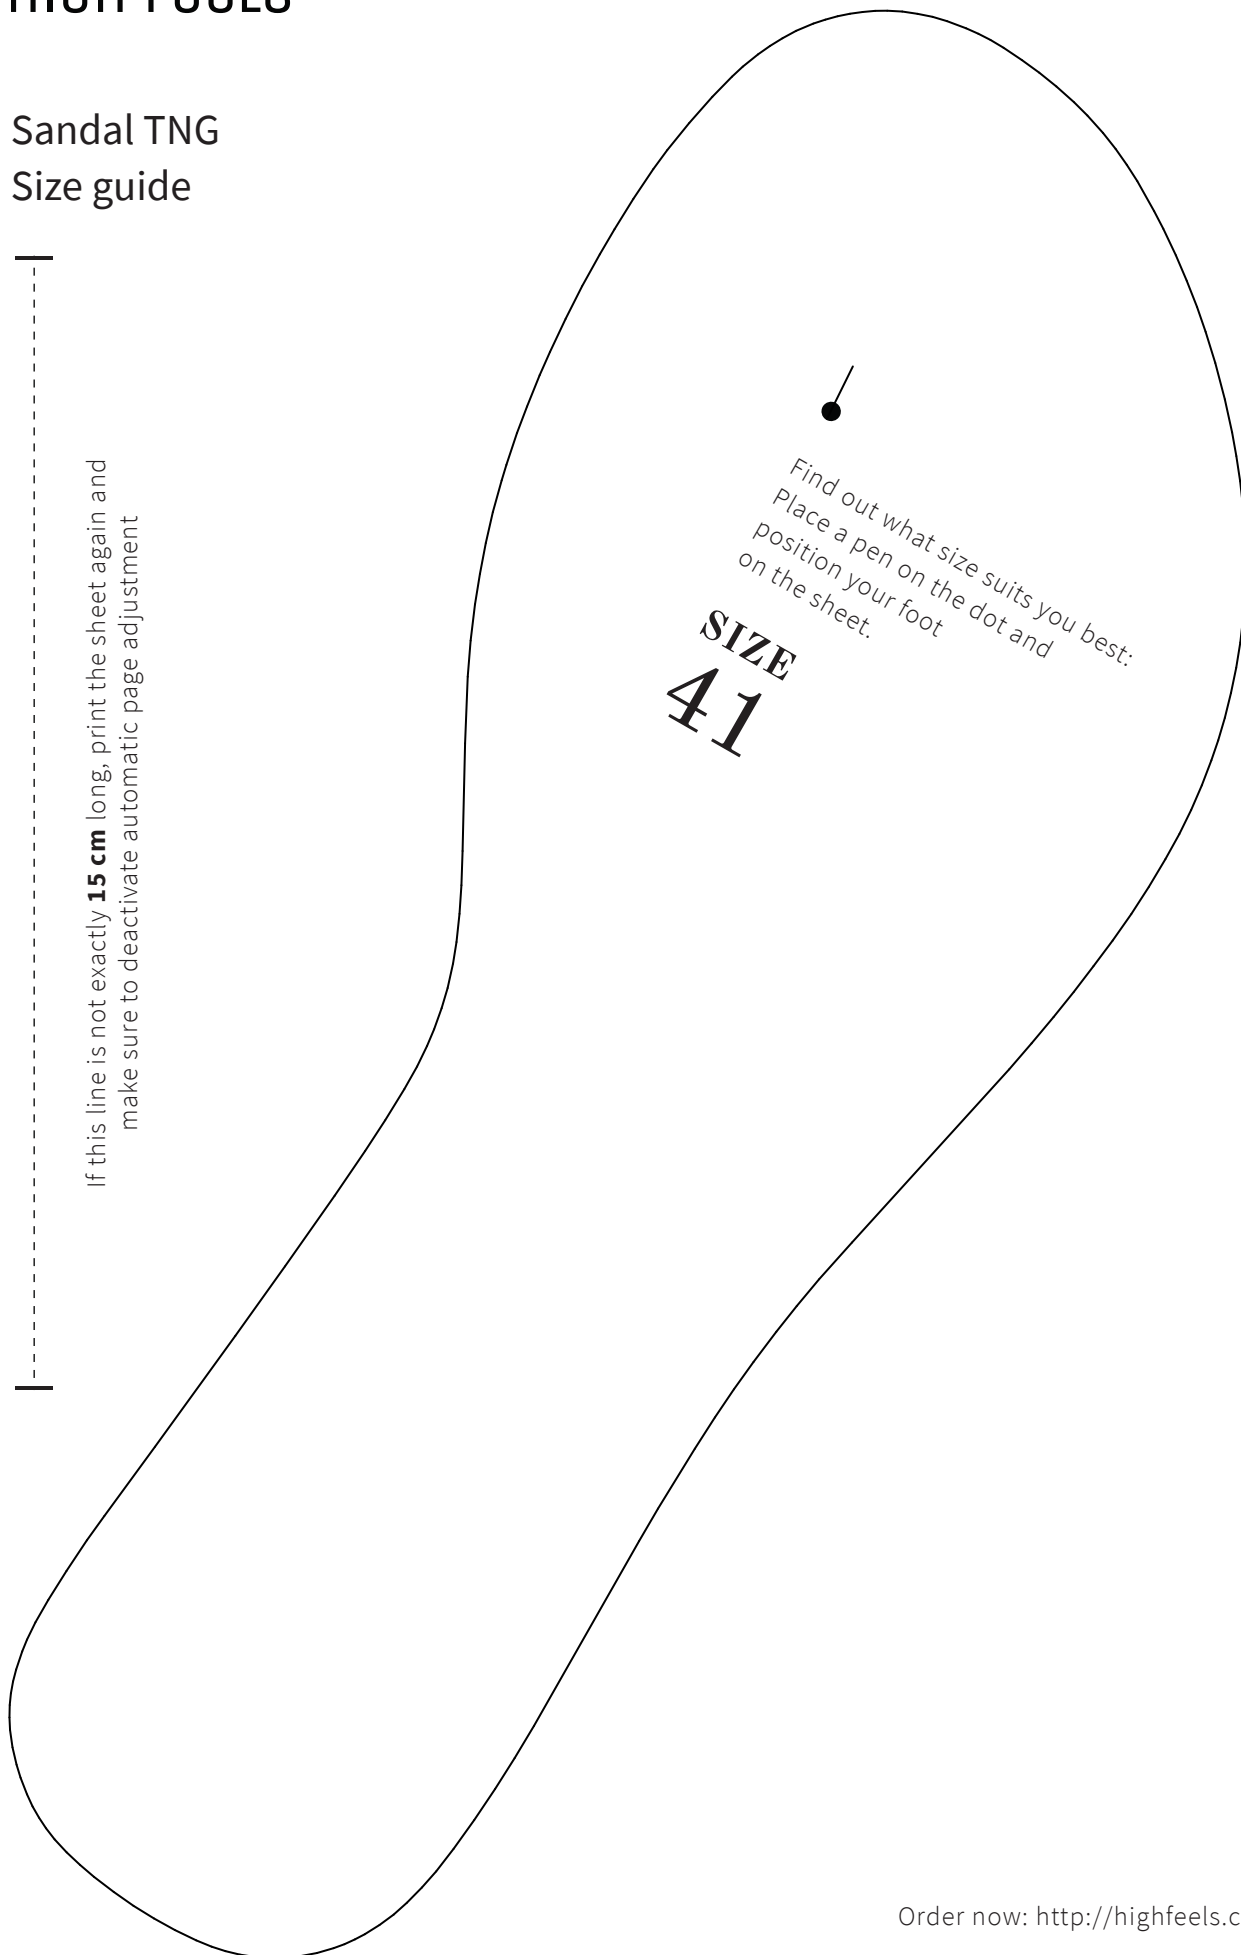

HIGH FEELS

Sandal TNG Size guide

If this line is not exactly **15 cm** long, print the sheet again and make sure to deactivate automatic page adjustment

HIGH FEELS

Sandal TNG Size guide

If this line is not exactly **15 cm** long, print the sheet again and make sure to deactivate automatic page adjustment

Find out what size suits you best:
Place a pen on the dot and
position your foot
on the sheet.

SIZE
41

HIGH FEELS

Sandal TNG Size guide

If this line is not exactly **15 cm** long, print the sheet again and make sure to deactivate automatic page adjustment