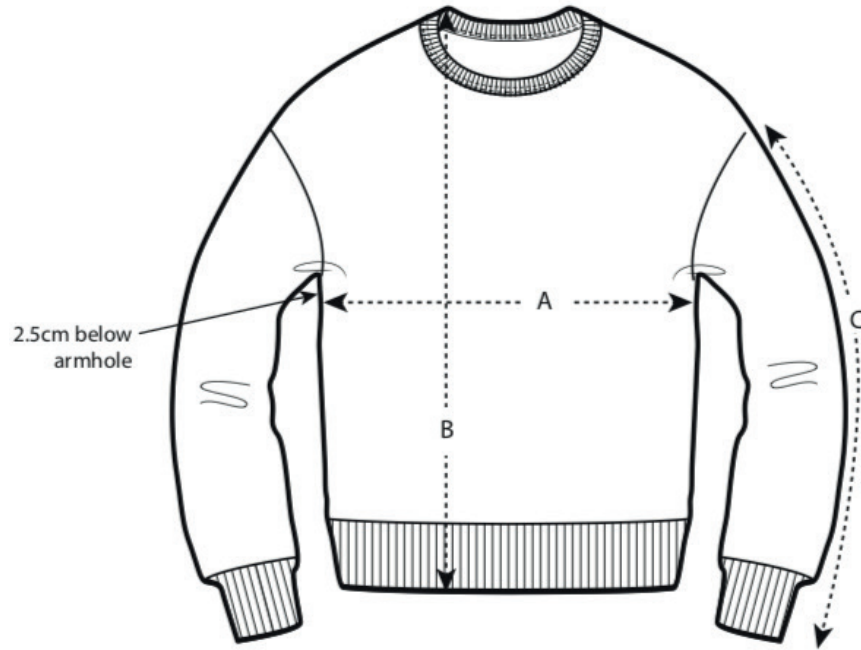

SIZE CHART

ALL SIZES IN CM

UNI	size	XS	S	M	L	XL	XXL
chest	A	53	55,5	58	61	63	65
Length	B	66	68,5	72	74	75	76,5
Sleeve Length	C	59	60,5	62	63	65	66,5
FIT	Relaxed Fit						

STRONCTON

FAIR PRODUCED

ECO-MINDED