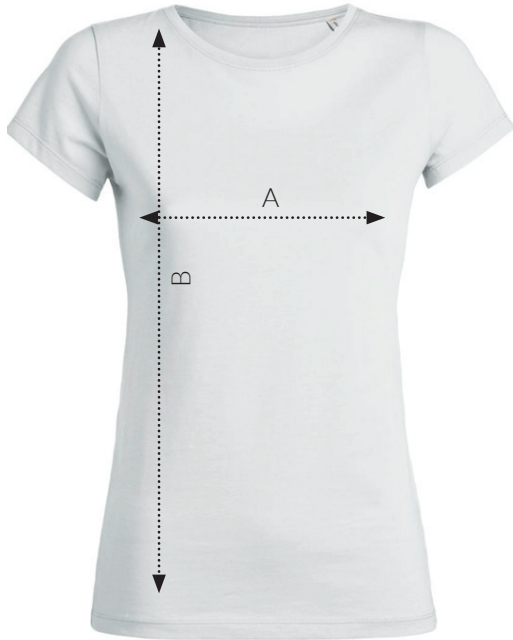

SIZE CHART

ALL SIZES IN CM

girls	size	XS	S	M	L	XL	XXL
chest	A	38,5	41	44	47	50	
Length	B	62,5	64,5	66,5	68,5	69,5	
FIT	Medium Fit						

STRONCTON

FAIR PRODUCED

ECO-MINDED

ECO-DESIGN