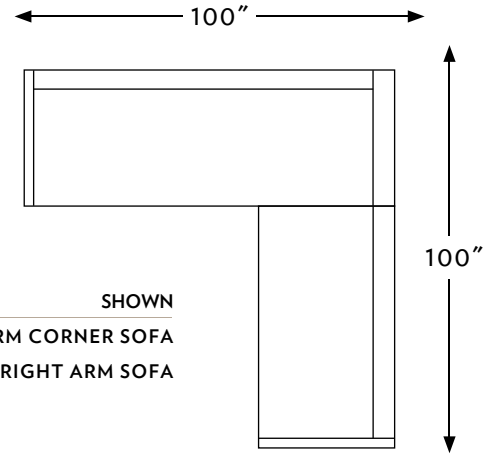

THE **WATTS**

N·C MADE

FURNITURE · HAND-BUILT ·

CONFIGURATIONS		WIDTH	DEPTH	HEIGHT
88030	WATTS SOFA	85 IN.	36 IN.	30 IN.
88036	WATTS RIGHT ARM SOFA	64 IN.	36 IN.	30 IN.
88037	WATTS LEFT ARM SOFA	64 IN.	36 IN.	30 IN.
88031	WATTS RIGHT ARM CORNER SOFA	100 IN.	36 IN.	30 IN.
88032	WATTS LEFT ARM CORNER SOFA	100 IN.	36 IN.	30 IN.
88039	WATTS LONG SOFA	98 IN.	36 IN.	30 IN.

THE WATTS

SHOWN
88032 LEFT ARM CORNER SOFA
88036 RIGHT ARM SOFA

880 WATTS

1:50 SCALE SHOWN

88030 | WATTS SOFA
 TOTAL | W85" D36" H30"
 SEAT | W77" D24" H18"
 ARMS | --- --- H30"

88036 | WATTS R ARM SOFA
 TOTAL | W64" D36" H30"
 SEAT | W61" D24" H18"
 ARMS | --- --- H30"

88037 | WATTS L ARM SOFA
 TOTAL | W64" D36" H30"
 SEAT | W61" D24" H18"
 ARMS | --- --- H30"

88031 | R ARM CORNER SOFA
 TOTAL | W100" D36" H30"
 SEAT | W84" D24" H18"
 ARMS | --- --- H30"

88032 | L ARM CORNER SOFA
 TOTAL | W100" D36" H30"
 SEAT | W84" D24" H18"
 ARMS | --- --- H30"

88039 | WATTS LONG SOFA
 TOTAL | W98" D36" H30"
 SEAT | W91" D24" H18"
 ARMS | --- --- H30"