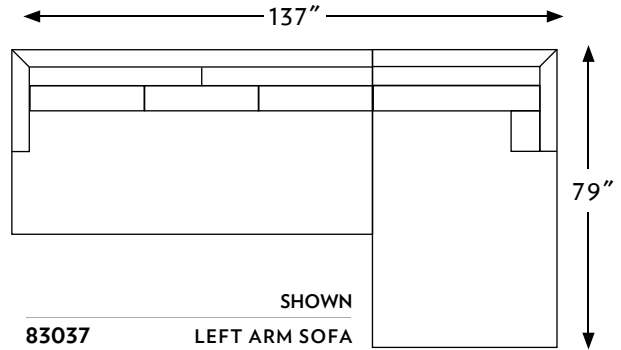

THE **VISTA**

N·C MADE

FURNITURE · HAND-BUILT ·

CONFIGURATIONS		WIDTH	DEPTH	HEIGHT
83030	VISTA SOFA	95 IN.	46 IN.	35 IN.
83036	VISTA RIGHT ARM SOFA	89 IN.	46 IN.	35 IN.
83037	VISTA LEFT ARM SOFA	89 IN.	46 IN.	35 IN.
83061	VISTA RIGHT ARM CHAISE	48 IN.	79 IN.	35 IN.
83062	VISTA LEFT ARM CHAISE	48 IN.	79 IN.	35 IN.

THE VISTA

83037 LEFT ARM SOFA
83061 RIGHT ARM CHAISE

830 VISTA | 1:50 SCALE SHOWN

83030 VISTA SOFA
TOTAL W95" D46" H35"
SEAT W83" D23" H19"
ARMS --- --- H35"

83036 VISTA RIGHT ARM SOFA
TOTAL W89" D46" H35"
SEAT W83" D23" H19"
ARMS --- --- H35"

83037 VISTA LEFT ARM SOFA
TOTAL W89" D46" H35"
SEAT W83" D23" H19"
ARMS --- --- H35"

83061 VISTA RIGHT ARM CHAISE
TOTAL W48" D79" H35"
SEAT W36" D56" H19"
ARMS --- --- H35"

83062 VISTA LEFT ARM CHAISE
TOTAL W48" D79" H35"
SEAT W36" D56" H19"
ARMS --- --- H35"