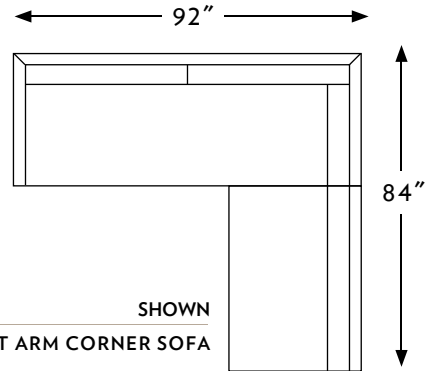

THE MATHIS

76732 LEFT ARM CORNER SOFA
76723 ARMLESS LOVESEAT/BUMPER SOFA

767 MATHIS

1:50 SCALE SHOWN

*CORNER PILLOW CAN BE USED ON EITHER SIDE