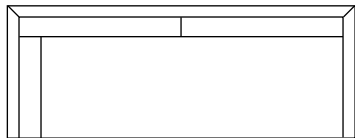

# THE MATHIS

N·C MADE

FURNITURE · HAND-BUILT

CONFIGURATIONS		WIDTH	DEPTH	HEIGHT
76630	MATHIS 2/2 SOFA	93 IN.	35 IN.	35 IN.
76723	MATHIS ARMLS LOVEST/BUMPR	49 IN.	35 IN.	35 IN.
76730	MATHIS BENCH SEAT SOFA	93 IN.	35 IN.	35 IN.
76731	MATHIS RIGHT ARM CORNER SOFA	92 IN.	35 IN.	35 IN.
76732	MATHIS LEFT ARM CORNER SOFA	92 IN.	35 IN.	35 IN.
76739	MATHIS OPTIONAL CORNER SF	93 IN.	35 IN.	35 IN.
76771	MATHIS RIGHT BUMPER SOFA	79 IN.	35 IN.	35 IN.
76772	MATHIS LEFT BUMPER SOFA	79 IN.	35 IN.	35 IN.

## 767 MATHIS

1:50 SCALE SHOWN

76630 | MATHIS 2/2 SOFA  
 TOTAL | W93" D35" H35"  
 SEAT | W79" D22" H18"  
 ARMS | --- --- H26"

76723 | ARMLESS LOVESEAT/BUMPER  
 TOTAL | W49" D35" H35"  
 SEAT | W49" D22" H18"  
 ARMS | --- --- H26"

76730 | MATHIS BENCH SEAT SOFA  
 TOTAL | W93" D35" H35"  
 SEAT | W79" D22" H18"  
 ARMS | --- --- H26"

76731 | R ARM CORNER SOFA  
 TOTAL | W92" D35" H35"  
 SEAT | W75" D22" H18"  
 ARMS | --- --- H26"