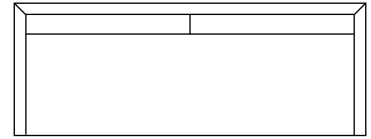

# THE MATHIS

N·C MADE

FURNITURE · HAND-BUILT

CONFIGURATIONS		WIDTH	DEPTH	HEIGHT
76630	MATHIS 2/2 SOFA	93 IN.	35 IN.	35 IN.
76723	MATHIS ARMLS LOVEST/BUMPR	49 IN.	35 IN.	35 IN.
76730	MATHIS BENCH SEAT SOFA	93 IN.	35 IN.	35 IN.
76731	MATHIS RIGHT ARM CORNER SOFA	92 IN.	35 IN.	35 IN.
76732	MATHIS LEFT ARM CORNER SOFA	92 IN.	35 IN.	35 IN.
76739	MATHIS OPTIONAL CORNER SF	93 IN.	35 IN.	35 IN.
76771	MATHIS RIGHT BUMPER SOFA	79 IN.	35 IN.	35 IN.
76772	MATHIS LEFT BUMPER SOFA	79 IN.	35 IN.	35 IN.

## 767 MATHIS

1:50 SCALE SHOWN

76630 | MATHIS 2/2 SOFA  
 TOTAL | W93" D35" H35"  
 SEAT | W79" D22" H18"  
 ARMS | --- --- H26"

76723 | ARMLESS LOVESEAT/BUMPER  
 TOTAL | W49" D35" H35"  
 SEAT | W49" D22" H18"  
 ARMS | --- --- H26"

76730 | MATHIS BENCH SEAT SOFA  
 TOTAL | W93" D35" H35"  
 SEAT | W79" D22" H18"  
 ARMS | --- --- H26"

76731 | R ARM CORNER SOFA  
 TOTAL | W92" D35" H35"  
 SEAT | W75" D22" H18"  
 ARMS | --- --- H26"

76732 | L ARM CORNER SOFA  
 TOTAL | W92" D35" H35"  
 SEAT | W75" D22" H18"  
 ARMS | --- --- H26"

76739 | OPTIONAL CORNER SOFA\*  
 TOTAL | W93" D35" H35"  
 SEAT | W79" D22" H18"  
 ARMS | --- --- H26"