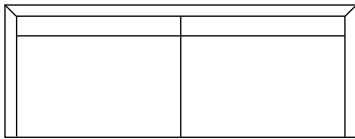

767 MATHIS

1:50 SCALE SHOWN

76630 | MATHIS 2/2 SOFA
TOTAL | W93" D35" H35"
SEAT | W79" D22" H18"
ARMS | --- --- H26"