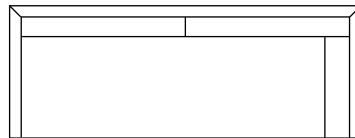

# THE MATHIS

N·C MADE

FURNITURE · HAND-BUILT

CONFIGURATIONS		WIDTH	DEPTH	HEIGHT
76630	MATHIS 2/2 SOFA	93 IN.	35 IN.	35 IN.
76723	MATHIS ARMLS LOVEST/BUMPR	49 IN.	35 IN.	35 IN.
76730	MATHIS BENCH SEAT SOFA	93 IN.	35 IN.	35 IN.
76731	MATHIS RIGHT ARM CORNER SOFA	92 IN.	35 IN.	35 IN.
76732	MATHIS LEFT ARM CORNER SOFA	92 IN.	35 IN.	35 IN.
76739	MATHIS OPTIONAL CORNER SF	93 IN.	35 IN.	35 IN.
76771	MATHIS RIGHT BUMPER SOFA	79 IN.	35 IN.	35 IN.
76772	MATHIS LEFT BUMPER SOFA	79 IN.	35 IN.	35 IN.

## 767 MATHIS

1:50 SCALE SHOWN

76630 | MATHIS 2/2 SOFA  
 TOTAL | W93" D35" H35"  
 SEAT | W79" D22" H18"  
 ARMS | --- --- H26"

76723 | ARMLESS LOVESEAT/BUMPER  
 TOTAL | W49" D35" H35"  
 SEAT | W49" D22" H18"  
 ARMS | --- --- H26"

76730 | MATHIS BENCH SEAT SOFA  
 TOTAL | W93" D35" H35"  
 SEAT | W79" D22" H18"  
 ARMS | --- --- H26"

76731 | R ARM CORNER SOFA  
 TOTAL | W92" D35" H35"  
 SEAT | W75" D22" H18"  
 ARMS | --- --- H26"