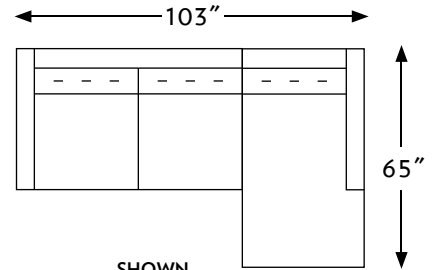

THE JAMES

46037 LEFT ARM SOFA
46061 RIGHT ARM CHAISE

460 JAMES

1:50 SCALE SHOWN