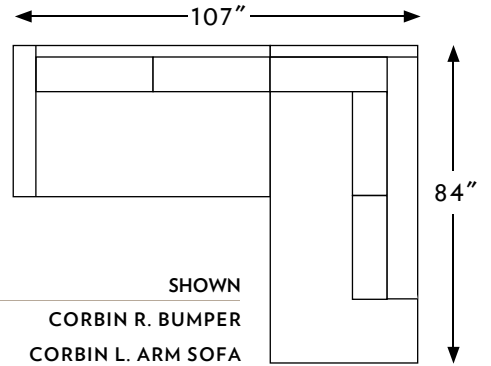

THE **CORBIN**

N·C MADE

FURNITURE · HAND-BUILT ·

| CONFIGURATIONS | | WIDTH | DEPTH | HEIGHT |
|----------------|-------------------------|--------|--------|--------|
| 87030 | CORBIN SOFA | 96 IN. | 40 IN. | 26 IN. |
| 87036 | CORBIN RIGHT ARM SOFA | 68 IN. | 40 IN. | 26 IN. |
| 87037 | CORBIN LEFT ARM SOFA | 68 IN. | 40 IN. | 26 IN. |
| 87061 | CORBIN RIGHT ARM CHAISE | 68 IN. | 40 IN. | 26 IN. |
| 87062 | CORBIN LEFT ARM CHAISE | 68 IN. | 40 IN. | 26 IN. |
| 87071 | CORBIN RIGHT BUMPER | 39 IN. | 84 IN. | 26 IN. |
| 87072 | CORBIN LEFT BUMPER | 39 IN. | 84 IN. | 26 IN. |

THE CORBIN

87071 CORBIN R. BUMPER
87037 CORBIN L. ARM SOFA

870 CORBIN

1:50 SCALE SHOWN

87030 CORBIN SOFA
 TOTAL | W96" D40" H26"
 SEAT | W68" D23" H19"
 ARMS | --- --- H26"

87036 CORBIN R. ARM SOFA
 TOTAL | W68" D40" H26"
 SEAT | W54" D23" H19"
 ARMS | --- --- H26"

87037 CORBIN L. ARM SOFA
 TOTAL | W68" D40" H26"
 SEAT | W54" D23" H19"
 ARMS | --- --- H26"

87061 CORBIN R. ARM CHAISE
 TOTAL | W68" D40" H26"
 SEAT | W25" D57" H19"
 ARMS | --- --- H26"

87062 CORBIN L. ARM CHAISE
 TOTAL | W68" D40" H26"
 SEAT | W25" D57" H19"
 ARMS | --- --- H26"

87071 CORBIN R. BUMPER
 TOTAL | W39" D84" H26"
 SEAT | W23" D67" H19"
 ARMS | --- --- H26"

87072 CORBIN L. BUMPER
 TOTAL | W39" D84" H26"
 SEAT | W23" D67" H19"
 ARMS | --- --- H26"