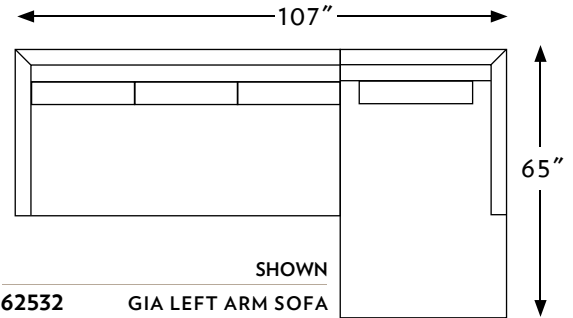

THE CHILL

N·C MADE

FURNITURE · HAND-BUILT

CONFIGURATIONS		WIDTH	DEPTH	HEIGHT
62505	CHILL OTTOMAN	41 IN.	27 IN.	15 IN.
62509	CHILL CORNER CHAIR	44 IN.	44 IN.	34 IN.
62510	CHILL TWO ARM CHAIR	52 IN.	44 IN.	34 IN.
62511	CHILL RIGHT ARM CHAIR	48 IN.	44 IN.	34 IN.
62512	CHILL LEFT ARM CHAIR	48 IN.	44 IN.	34 IN.
62513	CHILL ARMLESS CHAIR	41 IN.	44 IN.	34 IN.
62530	CHILL TWO ARM SOFA	90 IN.	44 IN.	34 IN.
62531	CHILL RIGHT ARM SOFA	86 IN.	44 IN.	34 IN.
62532	CHILL LEFT ARM SOFA	86 IN.	44 IN.	34 IN.
62533	CHILL ARMLESS SOFA	82 IN.	44 IN.	34 IN.
62561	CHILL RIGHT ARM CHAISE LOUNGE	44 IN.	71 IN.	34 IN.
62562	CHILL LEFT ARM CHAISE LOUNGE	44 IN.	71 IN.	34 IN.

MUST SPECIFY WITH OR WITHOUT WELT

THE CHILL

SHOWN
62532 GIA LEFT ARM SOFA
62561 R. ARM CHAISE LOUNGE

625 CHILL | 1:50 SCALE SHOWN

62505	CHILL OTTOMAN	62509	CHILL CORNER CHAIR	62510	CHILL TWO ARM CHAIR	62511	CHILL RIGHT ARM CHAIR
TOTAL	W41" D27" H15"	TOTAL	W44" D44" H34"	TOTAL	W52" D44" H34"	TOTAL	W48" D44" H34"
SEAT	W" D" H"	SEAT	W41" D24" H15"	SEAT	W40" D24" H15"	SEAT	W40" D24" H15"
ARMS	---	ARMS	---	ARMS	---	ARMS	---

62512	CHILL LEFT ARM CHAIR	62513	CHILL ARMLESS CHAIR	62530	CHILL TWO ARM SOFA	62531	CHILL RIGHT ARM SOFA
TOTAL	W48" D44" H34"	TOTAL	W41" D44" H34"	TOTAL	W90" D44" H34"	TOTAL	W86" D44" H34"
SEAT	W40" D24" H15"	SEAT	W41" D24" H15"	SEAT	W81" D24" H15"	SEAT	W81" D24" H15"
ARMS	---	ARMS	---	ARMS	---	ARMS	---