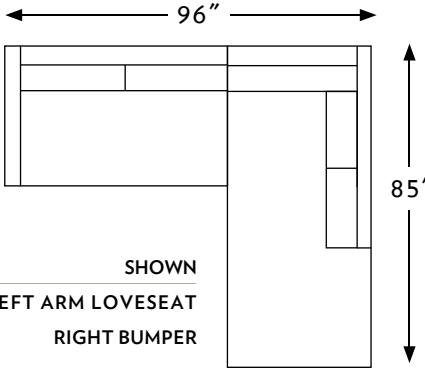

THE BEAM

595 BEAM 1:150 SCALE SHOWN

59509 CORNER CHAIR TOTAL W37" D37" H32" SEAT W22" D22" H18" ARMS --- --- ---	59511 RIGHT ARM CHAIR TOTAL W32" D37" H32" SEAT W26" D22" H18" ARMS --- --- h24"	59512 LEFT ARM CHAIR TOTAL W32" D37" H32" SEAT W26" D22" H18" ARMS --- --- h24"	59513 ARMLESS CHAIR TOTAL W26" D37" H32" SEAT W26" D22" H18" ARMS --- --- ---	59520 LOVESEAT TOTAL W63" D37" H32" SEAT W52" D22" H18" ARMS --- --- h24"
59521 RIGHT ARM LOVESEAT TOTAL W58" D37" H32" SEAT W52" D22" H18" ARMS --- --- h24"	59522 LEFT ARM LOVESEAT TOTAL W58" D37" H32" SEAT W52" D22" H18" ARMS --- --- h24"	59523 ARMLESS LOVESEAT TOTAL W52" D37" H32" SEAT W52" D22" H18" ARMS --- --- ---	59530 SOFA TOTAL W90" D37" H32" SEAT W78" D22" H18" ARMS --- --- h24"	59531 R ARM CORNER SOFA TOTAL W94" D37" H32" SEAT W79" D22" H18" ARMS --- --- h24"
59532 L ARM CORNER SOFA TOTAL W94" D37" H32" SEAT W79" D22" H18" ARMS --- --- h24"	59533 ARMLESS SOFA TOTAL W78" D37" H32" SEAT W78" D22" H18" ARMS --- --- ---	59535 APARTMENT SOFA TOTAL W80" D37" H32" SEAT W68" D22" H18" ARMS --- --- h24"	59536 RIGHT ARM SOFA TOTAL W84" D37" H32" SEAT W78" D22" H18" ARMS --- --- h24"	59537 LEFT ARM SOFA TOTAL W84" D37" H32" SEAT W78" D22" H18" ARMS --- --- h24"
59560 CHAISE TOTAL W42" D63" H32" SEAT W30" D48" H18" ARMS --- --- h24"	59561 RIGHT ARM CHAISE TOTAL W36" D63" H32" SEAT W30" D48" H18" ARMS --- --- h24"	59562 LEFT ARM CHAISE TOTAL W36" D63" H32" SEAT W30" D48" H18" ARMS --- --- h24"	59563 ARMLESS CHAISE TOTAL W30" D63" H32" SEAT W30" D48" H18" ARMS --- --- ---	59571 RIGHT BUMPER TOTAL W38" D85" H32" SEAT W22" D70" H18" ARMS --- --- ---
59572 LEFT BUMPER TOTAL W38" D85" H32" SEAT W22" D70" H18" ARMS --- --- ---	59580 LONG SOFA TOTAL W100" D37" H32" SEAT W88" D22" H18" ARMS --- --- h24"	59581 R ARM LONG SOFA TOTAL W94" D37" H32" SEAT W88" D22" H18" ARMS --- --- h24"	59582 L ARM LONG SOFA TOTAL W94" D37" H32" SEAT W88" D22" H18" ARMS --- --- h24"	59583 ARMLESS LONG SOFA TOTAL W88" D37" H32" SEAT W88" D22" H18" ARMS --- --- h24"