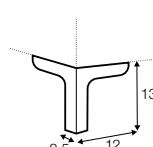

No. 202
Metal Chrome, Painted Black
Or Grey & Brushed Steel