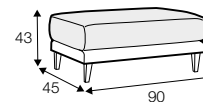

Footstools