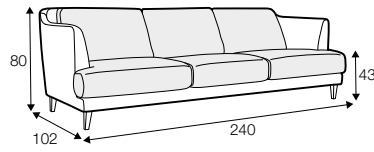

APPROXIMATE MEASUREMENTS IN CM

WREN

2 Seater

3 Seater

Armchair

3XL Seater
With 2 Cushions

3XL Seater
With 3 Cushions

Love Seat

3XL Seater Divided
With 2 Cushions

3XL Seater Divided
With 3 Cushions

Set 1 Right Or Left
2 Seater Left Or Right +Chaiselongue Right Or Left

Set 2 Right Or Left
3 Seater Left Or Right +Chaiselongue Wide Right Or Left