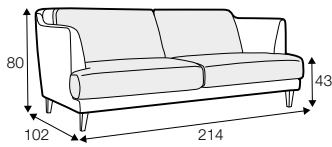

UK Delivery
Available

Good To Know...

Refined elegance & understated luxury
Combine the varied sets & create your own tailored style
Love seat or armchair with a slightly higher back cushion.

www.bfhome.co.uk

APPROXIMATE MEASUREMENTS IN CM

WREN

2 Seater

3 Seater

Armchair

3XL Seater
With 2 Cushions

3XL Seater
With 3 Cushions

Love Seat

3XL Seater Divided
With 2 Cushions

3XL Seater Divided
With 3 Cushions

Set 1 Right Or Left
2 Seater Left Or Right +Chaiselongue Right Or Left

Set 2 Right Or Left
3 Seater Left Or Right +Chaiselongue Wide Right Or Left