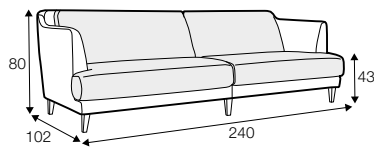

APPROXIMATE MEASUREMENTS IN CM

WREN

2 Seater

3 Seater

Armchair

3XL Seater
With 2 Cushions

3XL Seater
With 3 Cushions

Love Seat

3XL Seater Divided
With 2 Cushions

3XL Seater Divided
With 3 Cushions

Set 1 Right Or Left
2 Seater Left Or Right +Chaiselongue Right Or Left

Set 2 Right Or Left
3 Seater Left Or Right +Chaiselongue Wide Right Or Left