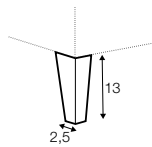

APPROXIMATE MEASUREMENTS IN CM

WREN

2 Seater

3 Seater

Armchair

3XL Seater
With 2 Cushions

3XL Seater
With 3 Cushions

Love Seat

3XL Seater Divided
With 2 Cushions

3XL Seater Divided
With 3 Cushions

Set 1 Right Or Left
2 Seater Left Or Right +Chaiselongue Right Or Left

Set 2 Right Or Left
3 Seater Left Or Right +Chaiselongue Wide Right Or Left