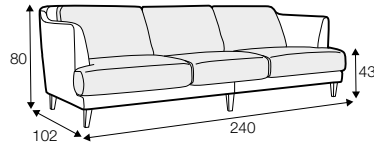

APPROXIMATE MEASUREMENTS IN CM

WREN

2 Seater

3 Seater

Armchair

3XL Seater
With 2 Cushions

3XL Seater
With 3 Cushions

Love Seat

3XL Seater Divided
With 2 Cushions

3XL Seater Divided
With 3 Cushions

Set 1 Right Or Left
2 Seater Left Or Right +Chaiselongue Right Or Left

Set 2 Right Or Left
3 Seater Left Or Right +Chaiselongue Wide Right Or Left