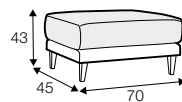

Footstools