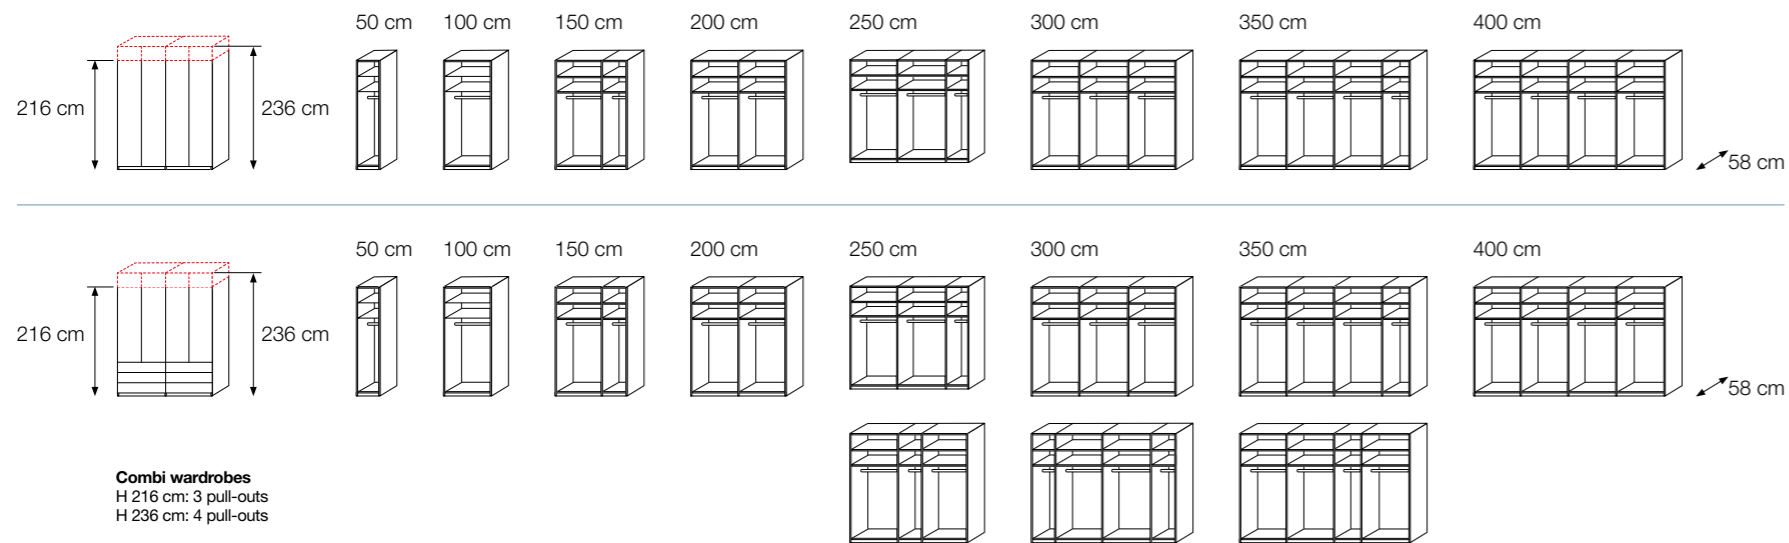

MIRROR

INTERIOR

Our 'Robes' are totally customisable & versatile enough to fit most bedrooms.

CHOOSE A STYLE

Hinged Door Wardrobes

Doors in base colour, with or without mirrored doors

Wardrobes With Bi-Fold Panorama Doors (50-400cm)

ACCESSORIES

Available at an extra cost

CORNER UNITS

Extended corner unit
W 93 cm

Walk-in corner unit
W 130 cm

doors in carcass colour, white, coloured glass or mirrored glass

Haven't got a design degree? - Don't worry!