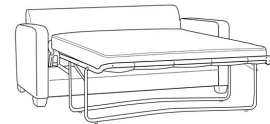

**bf**  
HOME

Search Online For...

**REMI**

AVAILABLE  
ON THIS  
COLLECTION

**CORNER SOFABED GROUP (140)**  
LHF & RHF  
W 270 D 96/175 H 93CM

**LARGE SOFABED (140)**  
LHF & RHF  
W 189 D 96 H 93CM

**SMALL SOFABED (120)**  
RHF & LHF  
W 169 D 96 H 93CM

**SNUGGLER SOFABED (80)**  
RHF & LHF  
W 129 D 96 H 93CM

**SQUARE STORAGE  
STOOL**  
W 80 D 80 H 52CM

 **HYPNOS**  
THE MOST COMFORTABLE BEDS IN THE WORLD

Key Features

2 Foot Colour  
Finishes

10 Year Frame  
Guarantee