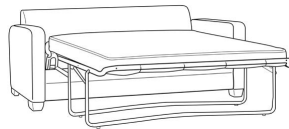

**bf**  
HOME

Search Online For...

**REMI**

AVAILABLE  
ON THIS  
COLLECTION

**CORNER SOFABED GROUP (140)**  
LHF & RHF  
W 270 D 96/175 H 93CM

**LARGE SOFABED (140)**  
LHF & RHF  
W 189 D 96 H 93CM

**SMALL SOFABED (120)**  
RHF & LHF  
W 169 D 96 H 93CM

**SNUGGLER SOFABED (80)**  
RHF & LHF  
W 129 D 96 H 93CM

**SQUARE STORAGE  
STOOL**  
W 80 D 80 H 52CM

 **HYPNOS**  
THE MOST COMFORTABLE BEDS IN THE WORLD

Key Features

2 Foot Colour  
Finishes

10 Year Frame  
Guarantee