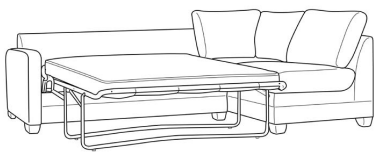

**bf**  
HOME

Search Online For...

**REMI**

AVAILABLE  
ON THIS  
COLLECTION

**CORNER SOFABED GROUP (140)**  
LHF & RHF  
W 270 D 96/175 H 93CM

**LARGE SOFABED (140)**  
LHF & RHF  
W 189 D 96 H 93CM

**SMALL SOFABED (120)**  
RHF & LHF  
W 169 D 96 H 93CM

**SNUGGLER SOFABED (80)**  
RHF & LHF  
W 129 D 96 H 93CM

**SQUARE STORAGE  
STOOL**  
W 80 D 80 H 52CM

 **HYPNOS**  
THE MOST COMFORTABLE BEDS IN THE WORLD

Key Features

2 Foot Colour  
Finishes

10 Year Frame  
Guarantee