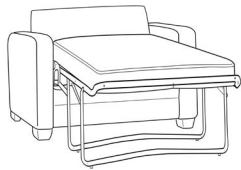

**bf**  
HOME

Search Online For...

**REMI**

AVAILABLE  
ON THIS  
COLLECTION

**CORNER SOFABED GROUP (140)**  
LHF & RHF  
W 270 D 96/175 H 93CM

**LARGE SOFABED (140)**  
LHF & RHF  
W 189 D 96 H 93CM

**SMALL SOFABED (120)**  
RHF & LHF  
W 169 D 96 H 93CM

**SNUGGLER SOFABED (80)**  
RHF & LHF  
W 129 D 96 H 93CM

**SQUARE STORAGE  
STOOL**  
W 80 D 80 H 52CM

 **HYPNOS**  
THE MOST COMFORTABLE BEDS IN THE WORLD

Key Features

2 Foot Colour  
Finishes

10 Year Frame  
Guarantee