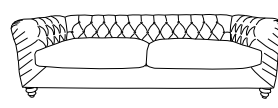

bf
HOME

Search Online For...

PUMPKIN

**POUFFE BUTTONED
STOOL**

W 77 D 77 H 32CM

GRAND SOFA

W 263 D 99 H 73CM

SEAT HEIGHT 44CM
SEAT WIDTH 189CM

MIDI SOFA

W 206 D 99 H 73CM

SEAT HEIGHT 44CM
SEAT WIDTH 159CM

PETITE SOFA

W 176 D 99 H 73CM

SEAT HEIGHT 44CM
SEAT WIDTH 129CM

SNUGGLER

W 146 D 99 H 73CM

SEAT HEIGHT 44CM
SEAT WIDTH 99CM

Key Features

Polished Turned
Hardwood Legs

10 Year Frame
Guarantee

Choose A
Fabric

Made In
Britain

Good To Know...

- Hardwood rails with engineered MDF sections, glued & dowelled
- Serpentine sprung with fibre filled cushions
- Super loop sprung back with deep button detail to the back & arms
- Available in all FF fabrics & leathers
- No standard scatters
- Feather filled scatters available as optional extras