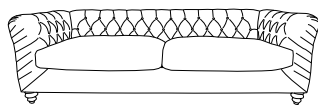

bf
HOME

Search Online For...

PUMPKIN

**POUFFE BUTTONED
STOOL**

W 77 D 77 H 32CM

GRAND SOFA

W 263 D 99 H 73CM

SEAT HEIGHT 44CM
SEAT WIDTH 189CM

MIDI SOFA

W 206 D 99 H 73CM

SEAT HEIGHT 44CM
SEAT WIDTH 159CM

PETITE SOFA

W 176 D 99 H 73CM

SEAT HEIGHT 44CM
SEAT WIDTH 129CM

SNUGGLER

W 146 D 99 H 73CM

SEAT HEIGHT 44CM
SEAT WIDTH 99CM

Key Features

Polished Turned
Hardwood Legs

10 Year Frame
Guarantee

Choose A
Fabric

Made In
Britain

Good To Know...

- Hardwood rails with engineered MDF sections, glued & dowelled
- Serpentine sprung with fibre filled cushions
- Super loop sprung back with deep button detail to the back & arms
- Available in all FF fabrics & leathers
- No standard scatters
- Feather filled scatters available as optional extras