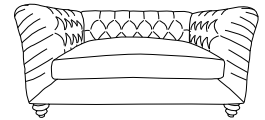

bf
HOME

Search Online For...

PUMPKIN

**POUFFE BUTTONED
STOOL**

W 77 D 77 H 32CM

GRAND SOFA

W 263 D 99 H 73CM

SEAT HEIGHT 44CM
SEAT WIDTH 189CM

MIDI SOFA

W 206 D 99 H 73CM

SEAT HEIGHT 44CM
SEAT WIDTH 159CM

PETITE SOFA

W 176 D 99 H 73CM

SEAT HEIGHT 44CM
SEAT WIDTH 129CM

SNUGGLER

W 146 D 99 H 73CM

SEAT HEIGHT 44CM
SEAT WIDTH 99CM

Key Features

Polished Turned
Hardwood Legs

10 Year Frame
Guarantee

Choose A
Fabric

Made In
Britain

Good To Know...

- Hardwood rails with engineered MDF sections, glued & dowelled
- Serpentine sprung with fibre filled cushions
- Super loop sprung back with deep button detail to the back & arms
- Available in all FF fabrics & leathers
- No standard scatters
- Feather filled scatters available as optional extras