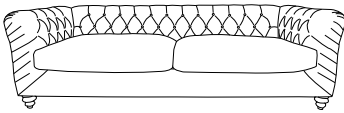

bf
HOME

Search Online For...

PUMPKIN

**POUFFE BUTTONED
STOOL**

W 77 D 77 H 32CM

GRAND SOFA

W 263 D 99 H 73CM

SEAT HEIGHT 44CM
SEAT WIDTH 189CM

MIDI SOFA

W 206 D 99 H 73CM

SEAT HEIGHT 44CM
SEAT WIDTH 159CM

PETITE SOFA

W 176 D 99 H 73CM

SEAT HEIGHT 44CM
SEAT WIDTH 129CM

SNUGGLER

W 146 D 99 H 73CM

SEAT HEIGHT 44CM
SEAT WIDTH 99CM

Key Features

Polished Turned
Hardwood Legs

10 Year Frame
Guarantee

Choose A
Fabric

Made In
Britain

Good To Know...

- Hardwood rails with engineered MDF sections, glued & dowelled
- Serpentine sprung with fibre filled cushions
- Super loop sprung back with deep button detail to the back & arms
- Available in all FF fabrics & leathers
- No standard scatters
- Feather filled scatters available as optional extras