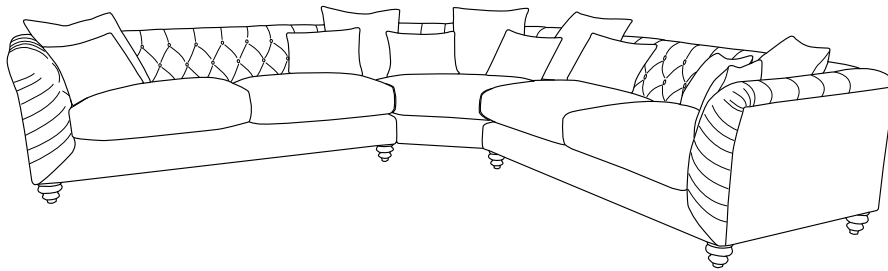

# PUMPKIN CORNER

**MIDI ONE ARM UNIT**  
W 181 D 99 H 73CM

SEAT HEIGHT 44CM  
SEAT WIDTH 159CM

**CORNER UNIT**  
W 181 D 108 H 73CM

SEAT HEIGHT 44CM  
SEAT WIDTH 140CM

**SINGLE ONE ARM UNIT**  
W 101 D 99 H 73CM

SEAT HEIGHT 44CM  
SEAT WIDTH 79CM

---