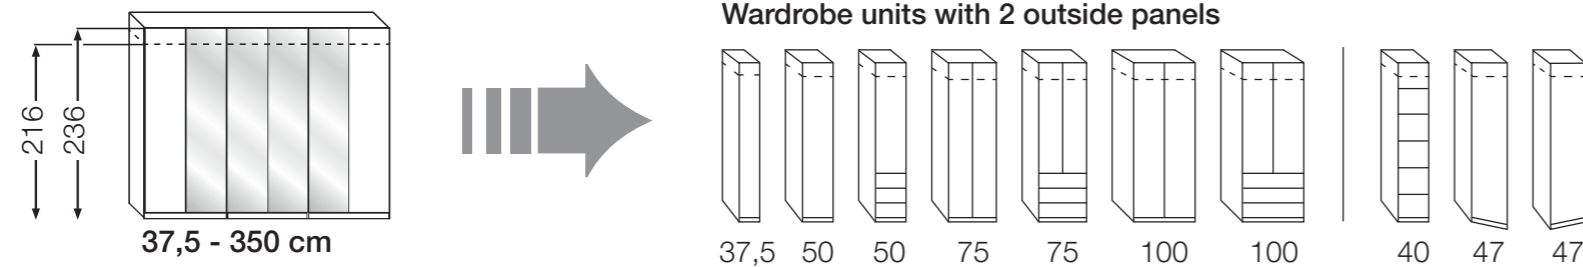

# CHOOSE A STYLE

Hinged-Doors, Bi-Fold-Doors & Combination Wardrobes

Grid width 12,5 cm – 2 heights

Sliding Door Wardrobes

9 different widths – 150 until 400 cm – 2 heights

Corner Units

Haven't got a design degree? - Don't worry!