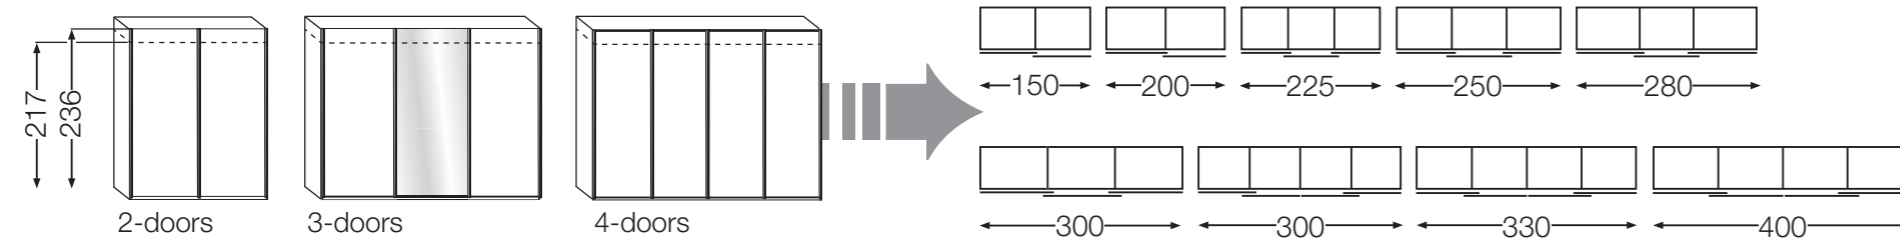

# CHOOSE A STYLE

Hinged-Doors, Bi-Fold-Doors & Combination Wardrobes

Grid width 12,5 cm – 2 heights

Sliding Door Wardrobes

9 different widths – 150 until 400 cm – 2 heights

Corner Units

Haven't got a design degree? - Don't worry!