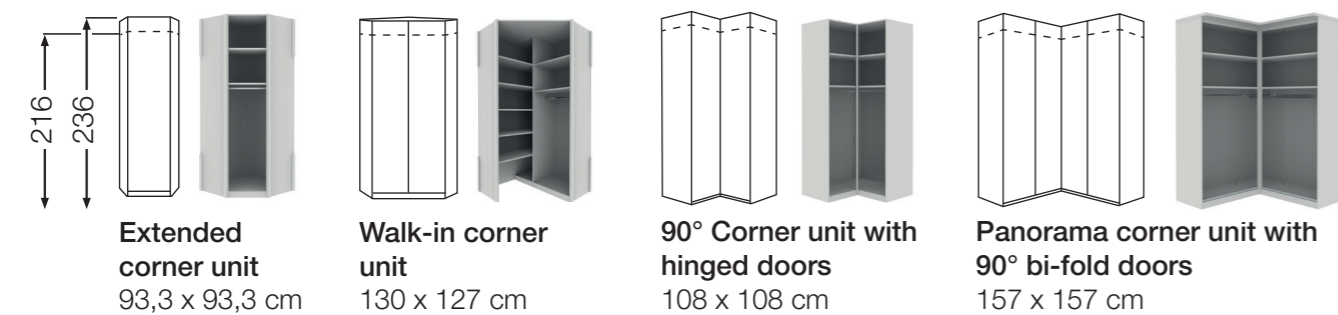

# CHOOSE A STYLE

Hinged-Doors, Bi-Fold-Doors & Combination Wardrobes

Grid width 12,5 cm – 2 heights

Sliding Door Wardrobes

9 different widths – 150 until 400 cm – 2 heights

Corner Units

Haven't got a design degree? - Don't worry!