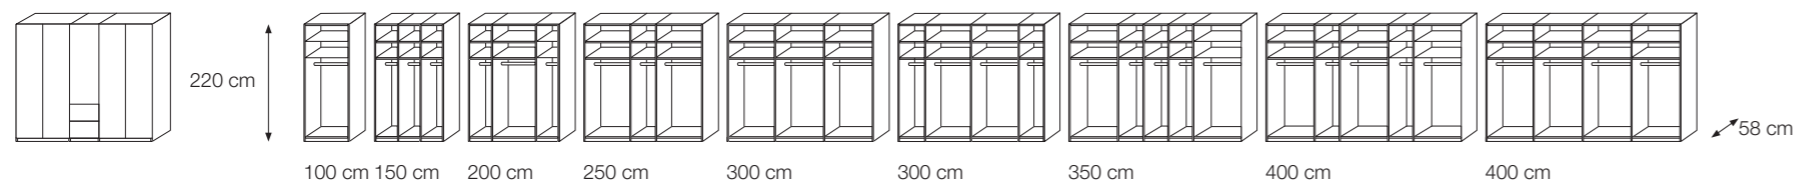

Combi Wardrobes

Doors and drawers in base colour, with or without mirrored doors

Haven't got a design degree? - Don't worry!

Firstly think, what you have to store, what's your bedroom size & what kind of style do you love?
Our modular 'Robes' come in different heights & widths, with accessories such as tie & trouser hangers for those of you who are organised.

ROBES