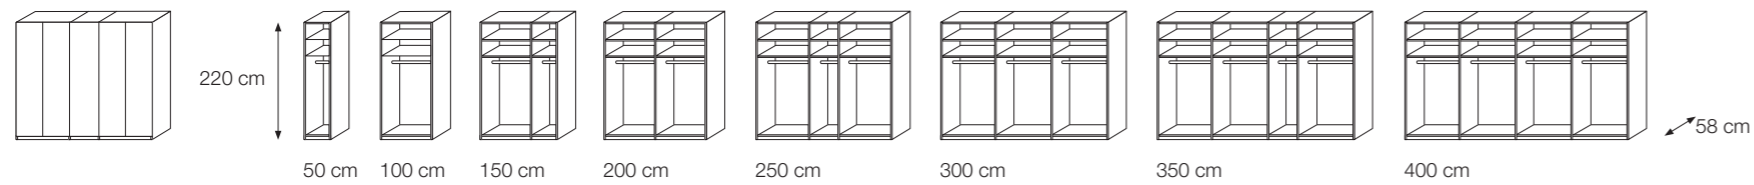

CHOOSE A STYLE

Hinged Door Wardrobes

Doors in base colour, with or without mirrored doors