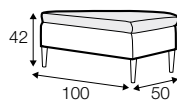

Add the choice of a fixed cover, or a loose one with a skirt

www.bfhome.co.uk

APPROXIMATE MEASUREMENTS IN CM

FUDGE

bf
HOME

2 Seater
Loose Cover With Velcro

3 Seater Divided
Loose Cover With Velcro

4 Seater Divided
Loose Cover With Velcro

2 Seater
Loose Cover

3 Seater Divided
Loose Cover

4 Seater Divided
Loose Cover

Footstools
Loose Cover With Velcro

Footstools
Loose Cover

No. 138
Wood

No. 111D
Metal black, grey,
chrome,
brushed steel