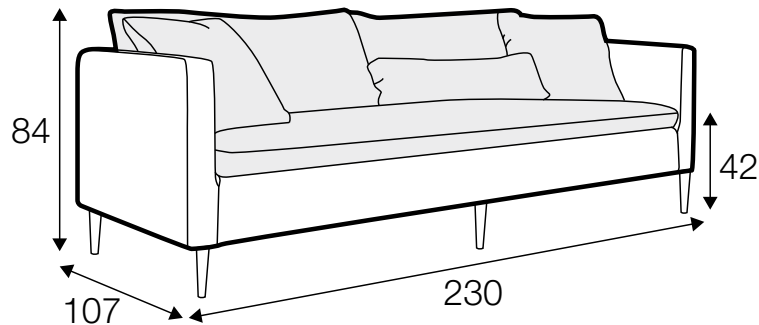

bf
HOME

Search Online For...

FUDGE

Please Turn Over For More Configurations

Key Features

5 Feet Colour
Options

10 Year Frame
Guarantee

Choose A
Fabric