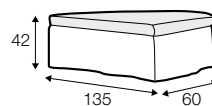

Add the choice of a fixed cover, or a loose one with a skirt

www.bfhome.co.uk

APPROXIMATE MEASUREMENTS IN CM

FUDGE

bf
HOME

2 Seater
Loose Cover With Velcro

3 Seater Divided
Loose Cover With Velcro

4 Seater Divided
Loose Cover With Velcro

2 Seater
Loose Cover

3 Seater Divided
Loose Cover

4 Seater Divided
Loose Cover

Footstools
Loose Cover With Velcro

Footstools
Loose Cover

No. 138
Wood

No. 111D
Metal black, grey,
chrome,
brushed steel