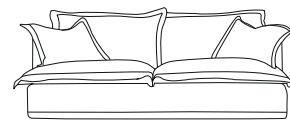

Search Online For...

FRIDA

STOOL
W 104 D 72 H 43CM

GRAND
W 252 D 103 H 90CM
SEAT HEIGHT 46CM
SEAT WIDTH 227CM

GRAND SPLIT
W 252 D 103 H 90CM
SEAT HEIGHT 46CM
SEAT WIDTH 227CM

MIDI
W 222 D 103 H 90CM
SEAT HEIGHT 46CM
SEAT WIDTH 197CM

MIDI SPLIT
W 222 D 103 H 90CM
SEAT HEIGHT 46CM
SEAT WIDTH 197CM

PETITE
W 192 D 103 H 90CM
SEAT HEIGHT 46CM
SEAT WIDTH 167CM

SNUGGLER
W 115 D 103 H 90CM
SEAT HEIGHT 46CM
SEAT WIDTH 90CM

Key Features

Hardwood
Legs