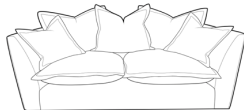

bf
HOME

Search Online For...

COSMO

XL SPLIT SOFA
W 178 D 110 H 91CM

LARGE SPLIT SOFA
W 248 D 110 H 91CM

MEDIUM SOFA
W 188 D 110 H 91CM

SMALL SOFA
W 188 D 110 H 91CM

SNUGGLER
W 168 D 110 H 91CM

COMBI STOOL
W 82 D 82 H 45CM

Key Features

Inclusive Scatter
Cushions

10 Year Frame
Guarantee

Choose A
Fabric

Made In
Britain

Good To Know...

Foam & Feather Seat Cushions