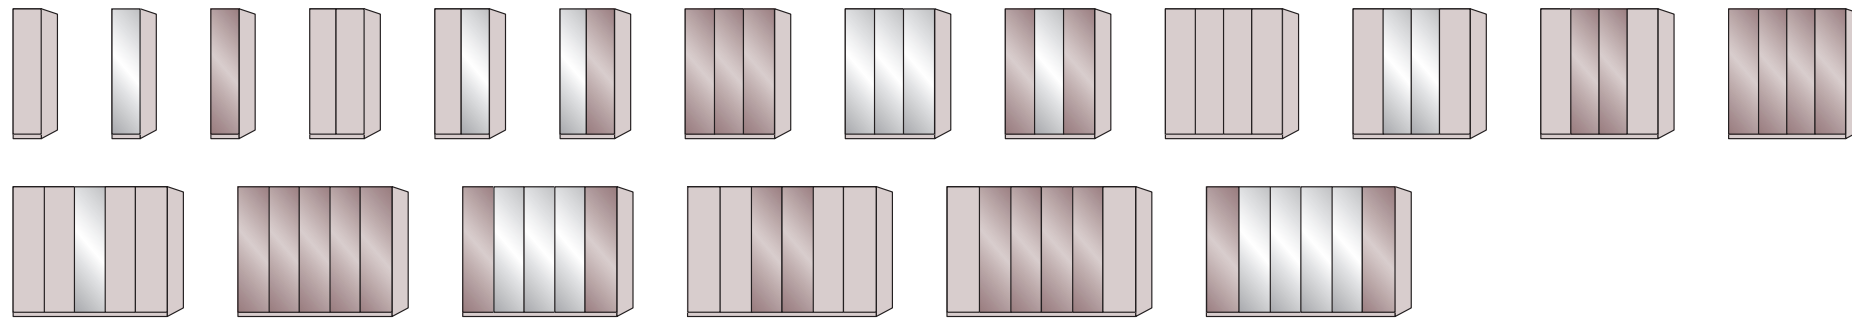

MIRROR

INTERIOR

Our 'Robes' are totally customisable & versatile enough to fit most bedrooms.

CHOOSE A STYLE

CHOOSE A WIDTH

ACCESSORIES

FRAME

CORNICE

Available at an extra cost

Haven't got a design degree? - Don't worry!

Firstly think, what you have to store, what's your bedroom size & what kind of style do you love?
Our modular 'Robes' come in different heights & widths, with accessories such as tie & trouser hangers for those of you who are organised.