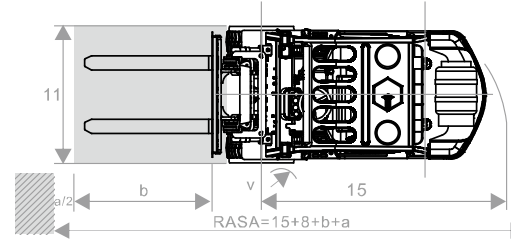

2023

FY70

STANDARD FEATURES

- 15,500lb Base Capacity
- 3 Stage Mast
- Full Free Lift
- 108" Lowered Mast Height
- 189" Max Raised Fork Height
- Premium Air Pneumatic tires
- EPA Tier 4 Final GM PSI 4.3L Engine
- Engine Features 4cyl 132 HP @3000 RPM and 240 ft/lb TQ @2400 RPM
- Backup Alarm
- Rear View Mirrors
- LED Front and Rear Lights
- Integrated LED Turn Signals
- Tilt Steering Column
- Premium Seat
- Pre Air Cleaner
- Digital Systems Monitor Display
- Rubber Floor mat
- Dual LPG Tank Brackets
- Load Backrest
- 3 Way Hydraulics Plumbed to Carriage
- 12mo/2000hr Manufacturer Warranty
- PSI Engine Warranty Included

2023

FY70

SPECIFICATIONS

POWER TYPE	DUAL FUEL (LPG / GASOLINE)
BASE CAPACITY	15,500 LBS
CAPACITY 24" LC @189"	13,600 LBS
SERVICE WEIGHT	23300 LBS
TIRE SIZE (FRONT)	8.25-15-14PR
TIRE SIZE (REAR)	8.25-15-10PR
WHEELBASE	88.5"
MAST TILT ANGLE (F/R)	6/12
LIFT HEIGHT (3 STAGE)	189"
LOWERED HEIGHT	108"
FREE LIFT	78"
LENGTH (LESS FORKS)	140"
WIDTH	79"
HEIGHT TO OVERHEAD GUARD	95.6"
TURNING RADIUS	132"
GROUND CLEARANCE	8"
MAX GRADABILITY	20%
TRANSMISSION	AUTO
TRANSMISSION SPEEDS	2 FWD / 2 RVS

RASA: Right-Angle Stack Aisle
a: Safety Clearance
b: Length of Loading
v: Turning radius (inside)

[CLICK FOR ENGINE BROCHURE](#)

VIPER
LIFT TRUCKS

2023

FY70

PICK YOUR COLOR!

ORANGE

RED