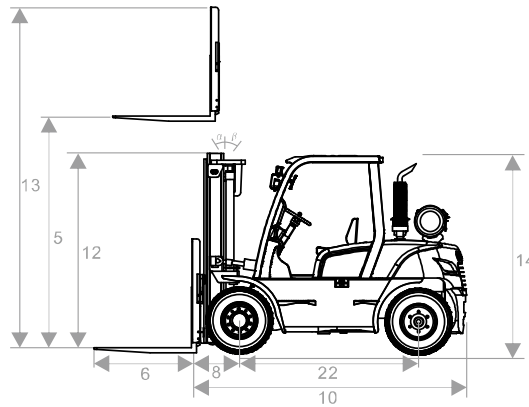

2023

FY70

STANDARD FEATURES

- 15,500lb Base Capacity
- 3 Stage Mast
- Full Free Lift
- 108" Lowered Mast Height
- 189" Max Raised Fork Height
- Premium Air Pneumatic tires
- EPA Tier 4 Final GM PSI 4.3L Engine
- Engine Features 4cyl 132 HP @3000 RPM and 240 ft/lb TQ @2400 RPM
- Backup Alarm
- Rear View Mirrors
- LED Front and Rear Lights
- Integrated LED Turn Signals
- Tilt Steering Column
- Premium Seat
- Pre Air Cleaner
- Digital Systems Monitor Display
- Rubber Floor mat
- Dual LPG Tank Brackets
- Load Backrest
- 3 Way Hydraulics Plumbed to Carriage
- 12mo/2000hr Manufacturer Warranty
- PSI Engine Warranty Included

2023

FY70

SPECIFICATIONS

POWER TYPE	DUAL FUEL (LPG / GASOLINE)
BASE CAPACITY	15,500 LBS
CAPACITY 24" LC @189"	13,600 LBS
SERVICE WEIGHT	23300 LBS
TIRE SIZE (FRONT)	8.25-15-14PR
TIRE SIZE (REAR)	8.25-15-10PR
WHEELBASE	88.5"
MAST TILT ANGLE (F/R)	6/12
LIFT HEIGHT (3 STAGE)	189"
LOWERED HEIGHT	108"
FREE LIFT	78"
LENGTH (LESS FORKS)	140"
WIDTH	79"
HEIGHT TO OVERHEAD GUARD	95.6"
TURNING RADIUS	132"
GROUND CLEARANCE	8"
MAX GRADABILITY	20%
TRANSMISSION	AUTO
TRANSMISSION SPEEDS	2 FWD / 2 RVS

RASA: Right-Angle Stack Aisle
a: Safety Clearance
b: Length of Loading
v: Turning radius (inside)

[CLICK FOR ENGINE BROCHURE](#)

VIPER
LIFT TRUCKS

2023

FY70

PICK YOUR COLOR!

ORANGE

RED