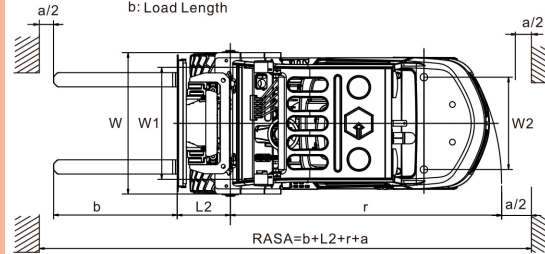

RASA: Right-Angle Stack Aisle

a: Safety Clearance

b: Load Length