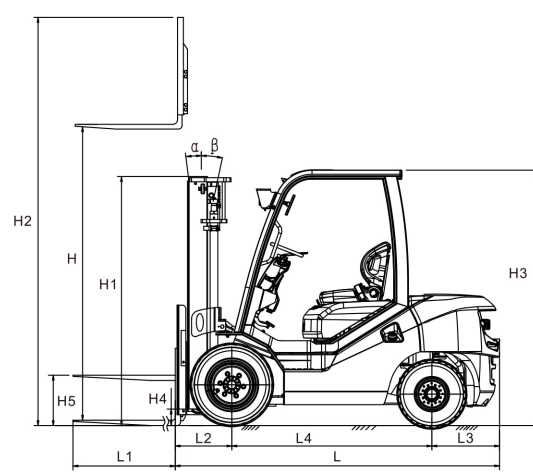

2023

FY30

VIPER

LIFT TRUCKS

STANDARD FEATURES

- 6,000lb Base Capacity
- 3 Stage Mast
- Full Free Lift
- 88" Lowered Mast Height
- 189" Max Raised Fork Height
- Premium Air Pneumatic tires
- Backup Alarm
- Rear View Mirrors
- LED Front and Rear Lights
- Integrated LED Turn Signals
- Tilt Steering Column
- Twin USB Power Ports for Electric personal or Business Devices
- Digital Systems Monitor Display
- Rubber Floor mat
- Load Backrest
- 3 Way Hydraulics Plumbed to Carriage
- 12mo/2000hr Manufacturer Warranty

2023

FY30

SPECIFICATIONS

	LPG (OPTIONAL DUAL FUEL)
POWER TYPE	LPG
BASE CAPACITY	6000 LBS
CAPACITY 24" LC @189"	5000 LBS
SERVICE WEIGHT	10250 LBS
TIRE SIZE (FRONT)	28x9-15-14PR
TIRE SIZE (REAR)	6.50-10-10PR
WHEELBASE	67"
MAST TILT ANGLE (F/R)	6/12
LIFT HEIGHT (3 STAGE)	189"
LOWERED HEIGHT	88"
FREE LIFT	73"
LENGTH (LESS FORKS)	112"
WIDTH	48"
HEIGHT TO OVERHEAD GUARD	85"
TURNING RADIUS	95"
GROUND CLEARANCE	5.5"
MAX GRADABILITY	20%
TRANSMISSION	AUTO
TRANSMISSION SPEEDS	1 FWD / 1 RVS

RASA: Right-Angle Stack Aisle

a: Safety Clearance

b: Load Length

Engine model may vary

VIPER
LIFT TRUCKS

2023

FY30

PICK YOUR COLOR!