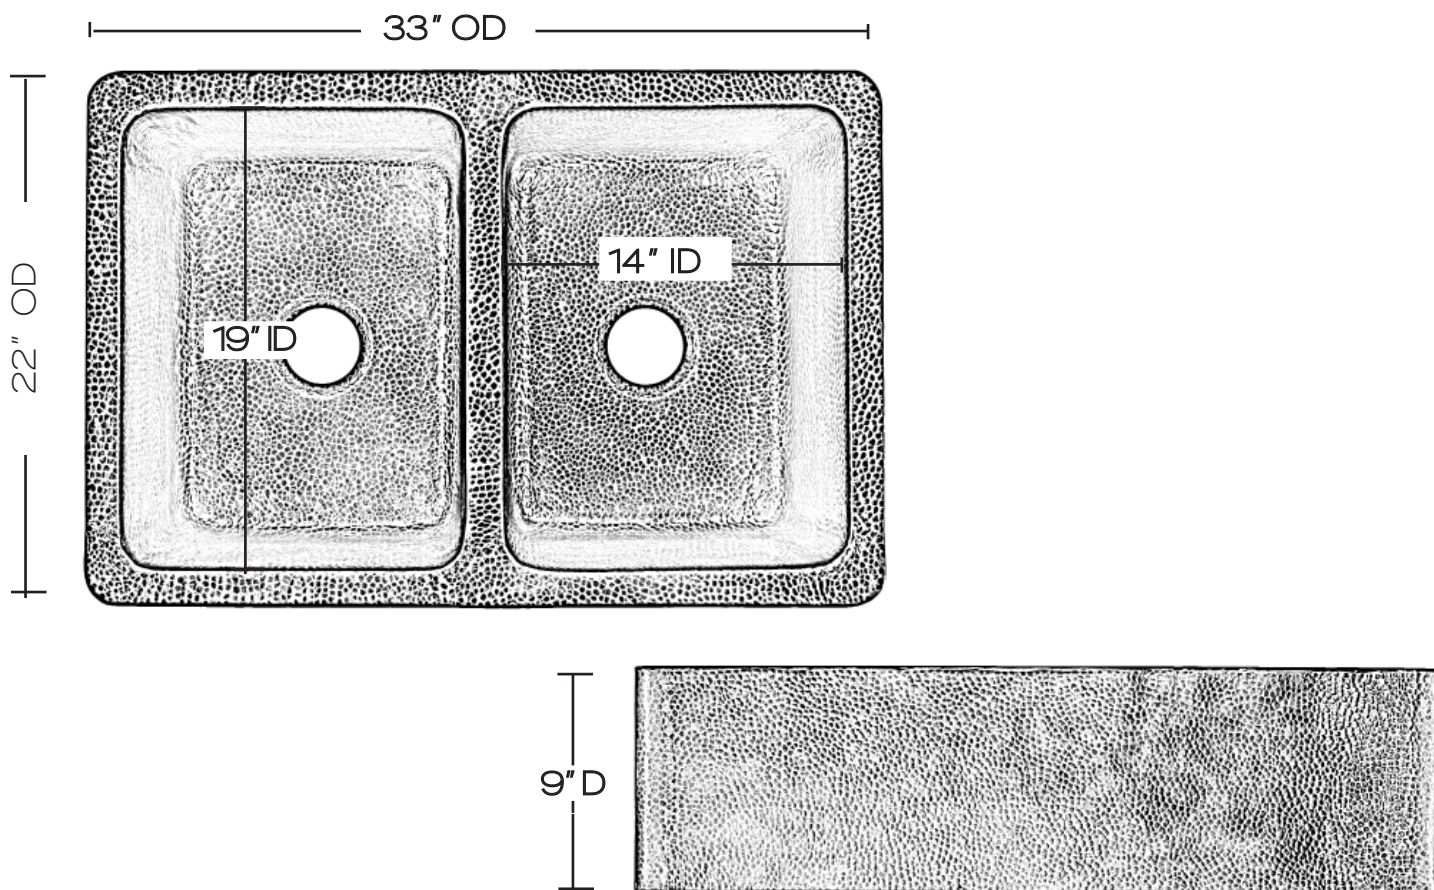

SINK DETAILS

Farmhouse Apron Front Double Bowl Hand Hammered Solid Copper Seamless Construction in Medium Antique Finish.

Coordinating drain available.

Mounting Options: Under Mount or Drop-In

Your copper sink is handmade and therefore a work of art. Each sink is unique and can vary 1/4" in either direction. We highly recommend waiting to receive your sink before cutting your counter top.