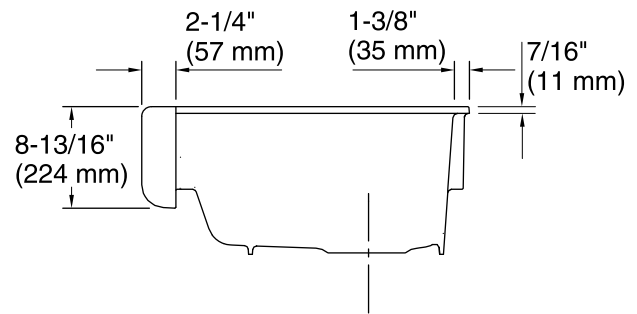

Whitehaven®
Under-mount Apron Front Kitchen Sink
K-6487

Features

- 30-inch minimum base cabinet width.
- KOHLER cast iron.
- Acid-resistant enamel finish.
- Under-mount.
- Single bowl.
- No faucet holes.
- Offset drain basin slopes toward drain to minimize water from pooling.

Technical Information

All product dimensions are nominal.

Bowl configuration:	Single
Installation:	Under-mount
Min. base cabinet width:	30" (762 mm)
Bowl area (Only)	Length: 24-3/4" (629 mm) Width: 18-1/16" (459 mm) Bowl depth: 9" (229 mm)
Drain hole:	3-5/8" (92 mm)
Template:	1156909-7, required, included 1157000, required, included

Notes

Install this product according to the installation instructions.

IMPORTANT! The distance from the top edge of the cabinet to the top of the cabinet door must be at least 9" (229 mm) to install this sink.