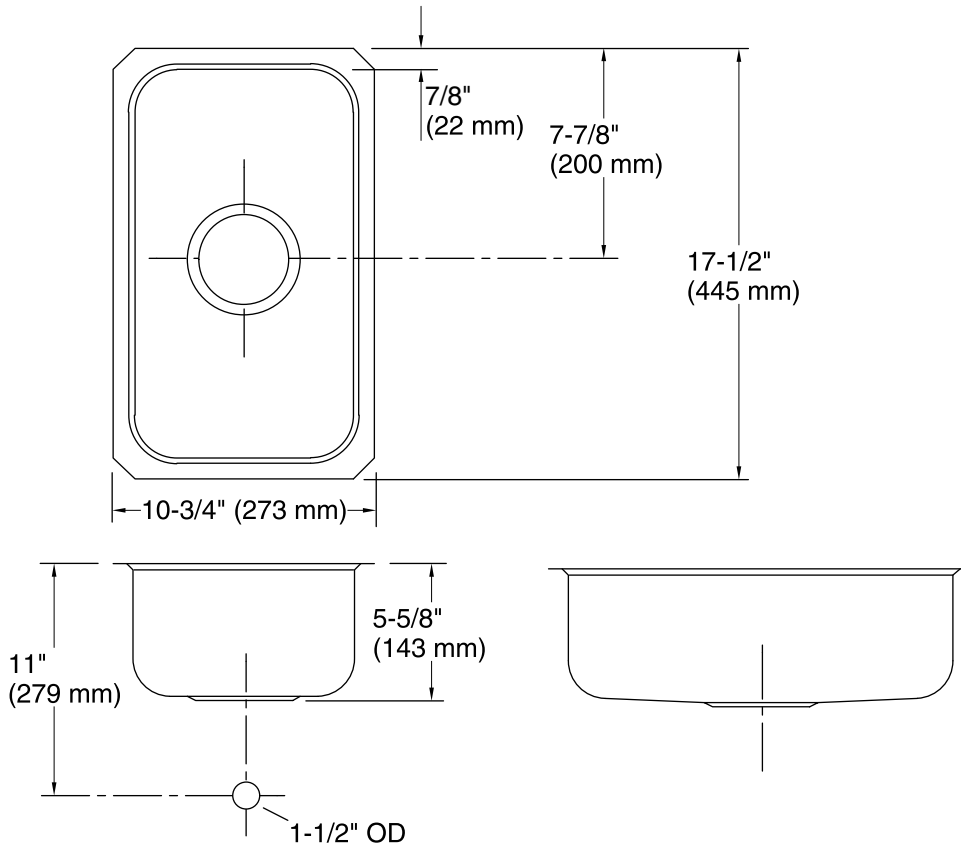

Undertone®
Under-mount Kitchen Sink
K-3333

Features

- 15-inch minimum base cabinet width.
- 18-gauge stainless steel.
- Under-mount.
- Single compartment.
- Squared bowl.
- SilentShield® sound-absorption technology offers quieter performance.
- 10-3/4" (254 mm) x 17-1/2" (432 mm)

Optional Accessories

K-8801 Sink Strainer

Components

Product includes:

91915 Hardware Kit

ADA

Codes/Standards

ASME A112.19.3/CSA B45.4

ADA

ICC/ANSI A117.1

**Lifetime Limited Warranty for
KOHLER® Stainless Steel Sinks**

See website for detailed warranty information.

Technical Information

All product dimensions are nominal.

Bowl configuration:	Single
Installation:	Under-mount
Bowl area (Only)	Length: 9" (229 mm) Width: 15-3/4" (400 mm) Bowl depth: 5-1/2" (140 mm)
Drain hole:	3-5/8" (92 mm)
Template:	113194-7, required, included