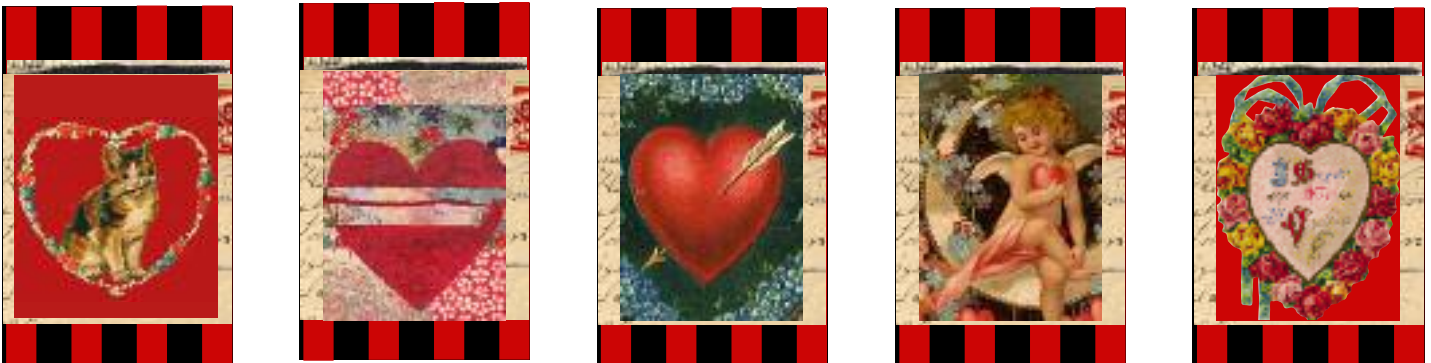

CB-1285

CB-1688

CB-4331*

CB-651

Basic Border: CB-4325*