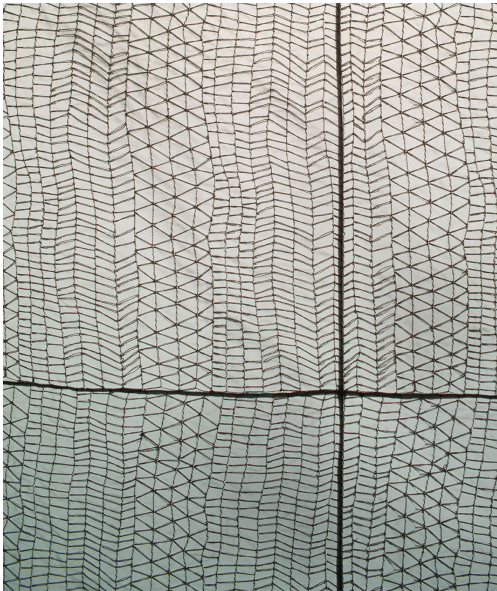

Textiles – Wallpapers – Accessories

YASMEEN

Article Number 2106
Colour 3
01 Sand, 02 Off White, 03 Grey

Specification

Use Drapery
Composition 100% Polyester PL
Width of Fabric 142cm (55.9")
Weight 186g/m2 (6.6oz/m2)
Pattern repeat Horiz.: 47cm (18.5") / Vert.: 47cm (18.5")
Origin Produced in EU
Custom Tariff Number 5804101000

Test Certifications

Martindale -
Abrasion -
Flame retardant -
Fastness to rubbing -
Fastness to light -
Pilling -
Acoustical -
Shrinkage +/-1%

Care

Remarks For any other inquiries please contact manufacturer

No liability is accepted for data which are faulty in content or incomplete.

www.4spaces.ch
Zürich - Switzerland
www.4spaces.ch / info@4spaces.ch
+41 43 366 89 45