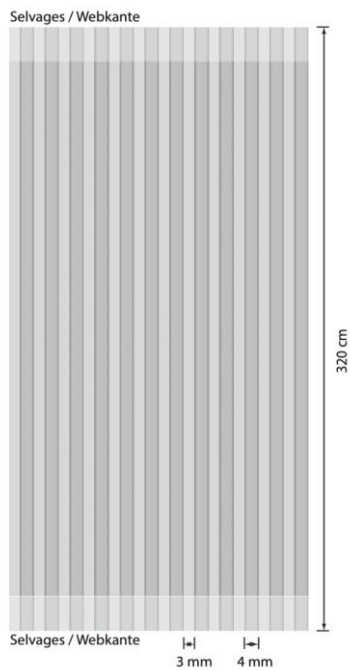

Textiles – Wallpapers – Accessories

VICTORIA

Article Number 2405
Colour 1
01 Chalk White

Specification

Use Drapery
Composition 68% Cotton CO, 32% Silk SE
Width 320cm (126")
Weight 262g/m2 (9.2oz/m2)
Pattern repeat Width: - / Height: -
Origin Produced in EU
Custom Tariff Number 5111903000

Test Certifications

Martindale -
Flame retardant -
Fastness to rubbing -
Pilling -
Fastness to light -
Acoustical -
Shrinkage -

Care

Remarks For any other inquiries please contact manufacturer

No liability is accepted for data which are faulty in content or incomplete.