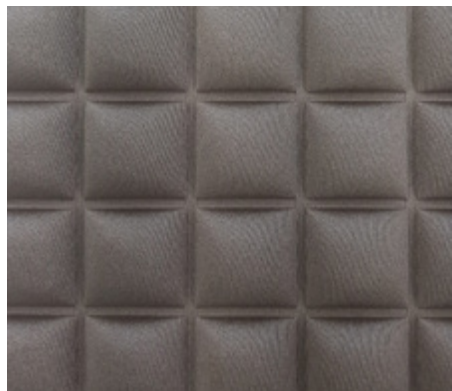

Design Square 25
Treatment Thermofix
Stencil size H 205 x B 160cm
(h 80.7 x w 63")
Repeat verti.: 2.5cm (1")
horiz.: 2.5cm (1")

Design Linear 15
Treatment Thermofix
Stencil size H 300 x B 160cm
(h 118 x w 63")
Repeat verti.: 1.5cm (0.6")

Design Linear 25
Treatment Thermofix
Stencil size H 300 x B 160cm
(h 118 x w 63")
Repeat verti.: 2.5cm (1")

Design Linear 50
Treatment Thermofix
Stencil size H 300 x B 160cm
(h 78.7 x w 63")
Repeat verti.: 5cm (2")

The width of the Thermofixpanel is limited to either the stencil width or fabric width