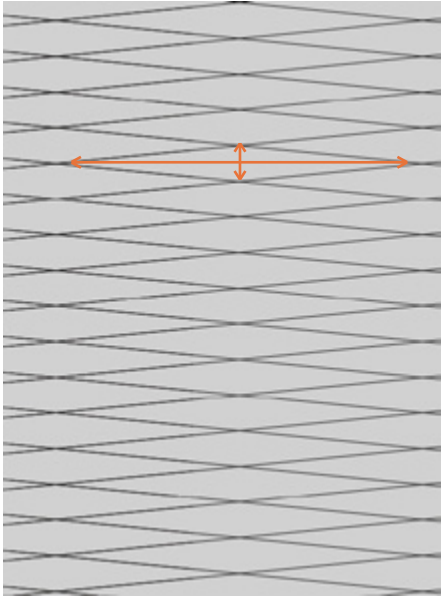

Design Art Deco  
 Treatment Thermofix  
 Stencil size H 300 x B 138cm  
 (h 118 x w 55")  
 Repeat verti.: 3.8cm (1.5")  
 horiz.: 27.6cm (10.9")

Width

Design Rhombo 60  
 Treatment Thermofix  
 Stencil size H 300 x B 136cm  
 (h 118 x w 53.5")  
 Repeat verti.: 12.2cm (4.7")  
 horiz.: 5.5cm (2.2")

Width

Design Tartan  
 Treatment Thermofix  
 Stencil size H 300 x B 160cm  
 (h 118 x w 63")  
 Repeat verti.: 5cm (2")  
 horiz.: 5cm (2")

Width

Design Square 15  
 Treatment Thermofix  
 Stencil size H 205 x B 160cm  
 (h 80.7 x w 63")  
 Repeat verti.: 1.5cm (0.6")  
 horiz.: 1.5cm (0.6")

Width

The width of the Thermofixpanel is limited to either the stencil width or fabric width

Design Square 25  
 Treatment Thermofix  
 Stencil size H 205 x B 160cm  
 (h 80.7 x w 63")  
 Repeat verti.: 2.5cm (1")  
 horiz.: 2.5cm (1")

Width

Design Linear 50  
 Treatment Thermofix  
 Stencil size H 300 x B 160cm  
 (h 78.7 x w 63")  
 Repeat verti.: 5cm (2")

Width

The width of the Thermofixpanel is limited to either the stencil width or fabric width