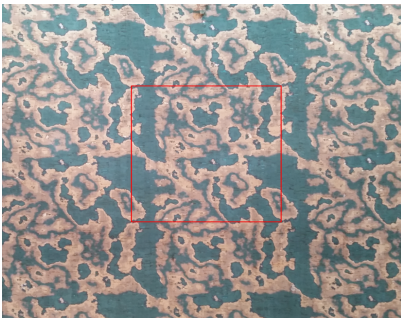

Product Sheet

Product Data

Product Name The Grand Suites
Article Number 2027
Colour 5 colours
01 Cupola, 02 Mahal, 03 Royal, 04 Peninsula, 05 Sultan

Content 41% PU, 29% PES, 15% CO, 15% Cork
Width 140cm (55")
Weight 350g/m2 (12.3oz/m2)
Application Area Upholstery, Panel/walls, pillows (decoration),

Repeat:

01 Cupola Width: 26,5 cm Height: 26,5 cm (W 10.4 x H 10.4")
02 Mahal Width: 11,5 cm Height: 9,5 cm (W 4.5 x H 3.7")
03 Royal Width: 11,4 cm Height 9,5 cm (W 4.5 x H 3.7")
04 Peninsula No repeat
05 Sultan Width: 31,2 cm Height: 54 cm (W 12.3 x H 21.3")

Manufacturer / Agent

4Spaces GmbH
Zurich - Switzerland
www.4spaces.ch
info@4spaces.ch
T +41 43 366 89 45

Custom Tariff Number 590700000

Manufacturing Technique Woven, coated, produced in EU

Maintenance

Clean with damp cloth or sponge using no chemicals but neutral detergents. Naturally water and stain repellent.

Remarks

For any further inquiries please contact head office

col. 01 Cupola