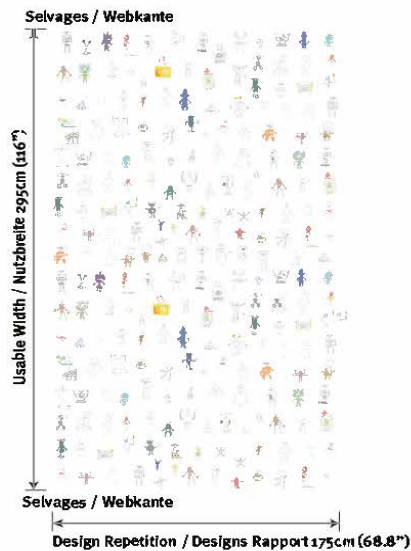

Textiles – Wallpapers – Accessories

ROBOTLAND NOCTURNO

Article Number 2245
Colour 1
Designer Haveland Schule

Specification

Use Blackout Drapery
Composition 100% Polyester PL FR
Width 300cm (118")
Usable width 295cm (116")
Weight 270g/m² (9.5 oz/m²)
Pattern repeat horiz. 175cm (68.8")
Origin Produced in EU
Custom Tariff Number 5111200500

Test Certifications

Martindale -
Flame retardant NFP 92-507 (2004), B1 DIN 4102-1, EN 13773:2003
Fastness to rubbing 5/8
Piling -
Fastness to light 5/8
Acoustical Acoustical effective
Shrinkage +/- 2%

Care

Remarks

Contract and Performance fabric

- Custom colours are possible
- Printing on various qualities possible

For any other inquiries please contact manufacturer

No liability is accepted for data which are faulty in content or incomplete.