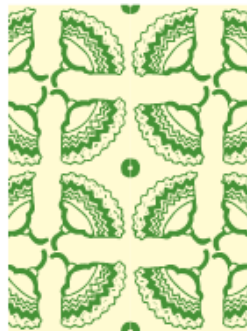

Product Sheet

Product Data

Product Name Mosaic
Article Number 6042
Colours 4 colors
col. Aqua, col. Maron, col. Lime, col. Agave

Content 60% Cellulose, 40% PL
Width cm (inches) 100cm (39.4")
Usable Width cm (inches) 95cm (37.6")
Repeat
vert. 13.6cm (5.4")
horiz. 95cm (37.6")
Weigth g/m2 (oz/m2) 150g/m2 (5.3oz/m2)
Application Area Wallpaper

Custom Tariff Number 4814907000

Remarks For any other inquiries please contact Manufacturer

col. Aqua

col. Agave

col. Lime

col. Maron

Rapport / Repeat
vert. 13.6 cm / 5.4 inches
horiz. 95 cm / 37.4 inches