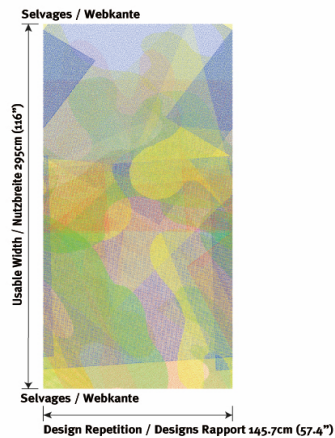

Textiles – Wallpapers – Accessories

MORE SUNNY DAYS NOCTURNO

Article Number 2237
Colour 1
Designer Christoffer Joergensen

Specification

Use Blackout Drapery
Composition 100% Polyester PL FR
Width 300cm (118")
Usable width 295cm (116")
Weight 270g/m² (9.5 oz/m²)
Pattern repeat horiz. 145.7cm (57.4")
Origin Produced in EU
Custom Tariff Number 5111200500

Test Certifications

Martindale -
Flame retardant NFP 92-507 (2004), B1 DIN 4102-1, EN 13773:2003
Fastness to rubbing 5/8
Piling -
Fastness to light 5/8
Acoustical Acoustical effective
Shrinkage +/- 2%

Care

Remarks

Contract and Performance fabric

- Custom colours are possible
- Printing on various qualities possible

For any other inquiries please contact manufacturer

No liability is accepted for data which are faulty in content or incomplete.

www.4spaces.ch
Zürich - Switzerland
www.4spaces.ch / info@4spaces.ch
+41 43 366 89 45