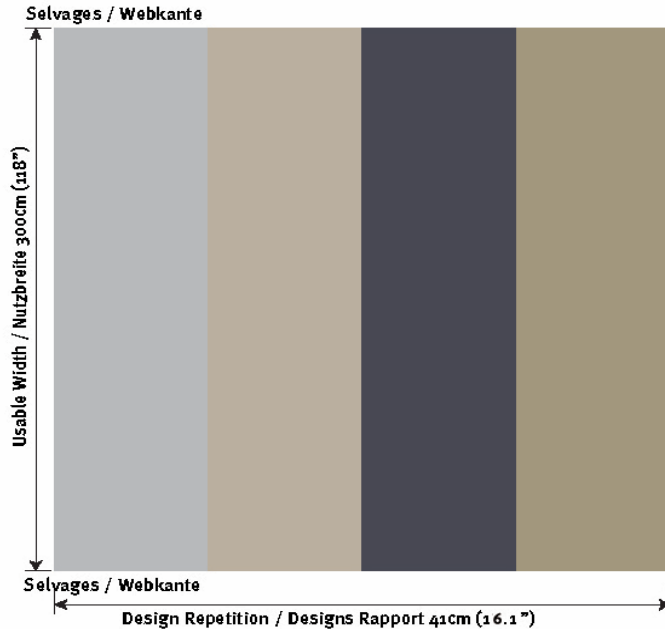

Textiles – Wallpapers – Accessories

IZABEL

Article Number 2420
Colour 4
03 Stripe grey, 07 Stripe green, 13 Stripe marine blue, 17 Stripe burgundy

Specification

Use Drapery, Bedding
Composition 100% Linen LI
Width 300cm (118")
Weight 160g/m2 (5.6oz/m2)
Pattern repeat Horiz.: 41cm (16.1") / Vert.: -
Origin Produced in EU
Custom Tariff Number 5309110010

Test Certifications

Martindale rubs -
Flame retardant -
Fastness to rubbing -
Pilling -
Fastness to light -
Acoustical -
Shrinkage warp: 8%, weft: 3%

Care

Remarks For any other inquiries please contact manufacturer