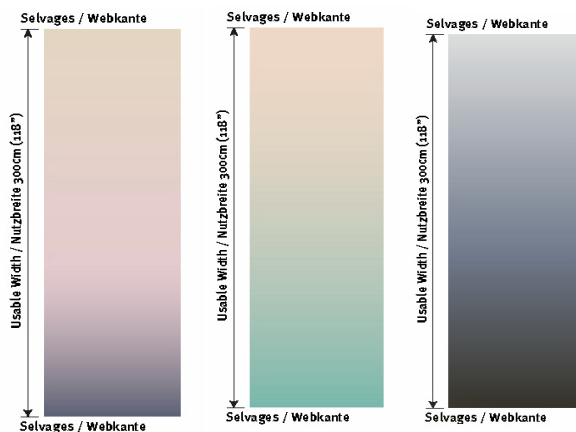

Textiles – Wallpapers – Accessories

GEORGETTE OMBRÉ

Article Number 2409
Colour 3
01 Morning Glow, col. 02 Paradise, col. 03 Nightfall

Specification

Use Drapery
Composition 100% Polyester PL FR
Width 330cm (129.9")
Usable width 300cm (118")
Weight 53g/m² (2oz/m²)
Pattern repeat Horiz.: - / Vert.: 300cm (118")
Origin Produced in EU
Custom Tariff Number 5804101000

Test Certifications

Martindale -
Abrasion -
Flame retardant NFPA 701
Fastness to rubbing -
Fastness to light -
Pilling -
Shrinkage -

Care

Remarks - Custom colours are possible
- Printing on various qualities possible

For any other inquiries please contact manufacturer

col. 01 Morning Glow

col. 02 Paradise

col. 03 Nightfall

No liability is accepted for data which are faulty in content or incomplete.

www.4spaces.ch
Zürich - Switzerland
www.4spaces.ch / info@4spaces.ch
+41 43 366 89 45